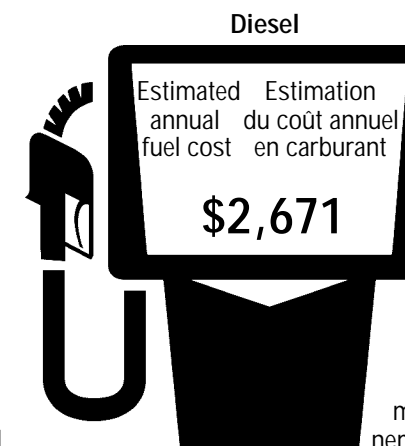

* Whichever comes first. Some conditions may apply.†The 5-year/100,000-kilometre Powertrain Limited Warranty does not apply to vehicles sold for certain commercial uses. See your retailer for full details.

Attention:

Fuel economy ratings on EnerGuide labels for 2015 models have been calculated using a NEW Government of Canada test method. This NEW test method will apply to all 2015 model year vehicles sold in Canada.

For more information please visit the Government of Canada website: www.vehicles.nrcan.gc.ca

ENERGUIDE

Ask your dealer for the FUEL CONSUMPTION GUIDE
or call 1-800-387-2000.

CITY / VILLE*
12.1 23
L/100 km mi/gal

*Ratings reflect NEW test methods
vehicles.nrcan.gc.ca

HIGHWAY / ROUTE*
8.8 32
L/100 km mi/gal

*Les cotes reflètent des
NOUVELLES méthodes d'essai
vehicules.nrcan.gc.ca

These estimates are based on the Government of Canada's approved criteria and testing methods. The actual fuel consumption of this vehicle may vary. Refer to the Fuel Consumption Guide.

Canada

Données obtenues selon les critères et méthodes d'essais approuvés par le Gouvernement du Canada. La consommation réelle de carburant de ce véhicule peut varier. Consultez le Guide de consommation de carburant.

**Demandez le GUIDE DE CONSOMMATION DE CARBURANT
à votre concessionnaire ou composez le 1-800-387-2000.**