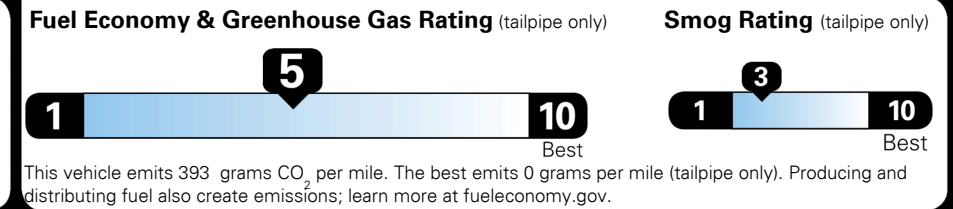

2023 G70 AWD 2.0T

THE GENESIS EXPERIENCE

- 3 Yr / 36K Complimentary Maintenance
- 3 Yr / 36K Complimentary Service Valet *
- 3 Yr Complimentary Map Care ·
- Complimentary Genesis Connected Services *
- * Exclusions may apply, see retailer for details

Manufacturer's Suggested Retail Price: $41,500.00

ADDED FEATURES:

- *SAVILE SILVER(SSS) Paint $575.00

SOLD TO: NL702
GENESIS OF ATLANTA
5785 PEACHTREE INDUSTRIAL BLVD
ATLANTA GA 30341

SHIPPED TO: CE219
AVIS RENT A CAR
121 HANGER COURT
NASHVILLE TN 37217

VIN: KMTG34TA5PU131544	EXTERIOR COLOR: SAVILE SILVER	INTERIOR/SEAT COLOR: OBSIDIAN BLACK/OBSIDIAN
MODEL: R0422A45	PORT OF ENTRY: BR	TRANSPORT: TRUCK
EMISSIONS: This vehicle is certified to meet emission requirements in all 50 states		ACCESSORY WEIGHT: 6 lbs./ 3 kgs.

Inland Freight & Handling : $1,125.00

TOTAL PRICE: $43,200.00

EPA DOT Fuel Economy and Environment

Gasoline Vehicle

Fuel Economy

23 MPG
combined city/hwy

20 city
28 highway

4.3 gallons per 100 miles

Compact Cars range from 18 to 83 MPG. The best vehicle rates 132 MPGe.

You spend $4,000
more in fuel costs over 5 years compared to the average new vehicle.

Annual fuel cost $2,400

Actual results will vary for many reasons, including driving conditions and how you drive and maintain your vehicle. The average new vehicle gets 28 MPG and costs $8,000 to fuel over 5 years. Cost estimates are based on 15,000 miles per year at $ 3.65 per gallon. MPGe is miles per gasoline gallon equivalent. Vehicle emissions are a significant cause of climate change and smog.

fueleconomy.gov

Calculate personalized estimates and compare vehicles

GOVERNMENT 5-STAR SAFETY RATINGS

This vehicle has not been rated by the government for overall vehicle score, frontal crash, side crash or rollover risk.

Source: National Highway Traffic Safety Administration (NHTSA).
www.safercar.gov or 1-888-327-4236

Manufacturer's suggested retail price includes manufacturer's recommended pre-delivery service. Gasoline license and title fees state and local taxes and dealer installed options and accessories are not included in the manufacturer's suggested retail price. This label has been affixed to this vehicle by Genesis Motor America, pursuant to the requirements of 15 U.S.C. 1231 et seq. which prohibits its removal or alteration prior to delivery to the ultimate purchaser.

PARTS CONTENT INFORMATION

FOR VEHICLES IN THIS CARLINE: U.S./CANADIAN PARTS CONTENT: 3 %

MAJOR SOURCES OF FOREIGN PARTS CONTENT: KOREA: 90 %

FOR THIS VEHICLE: FINAL ASSEMBLY POINT: ULSAN, KOREA

COUNTRY OF ORIGIN:

ENGINE: KOREA TRANSMISSION: KOREA

Note: Parts content does not include final assembly, distribution, or other non-parts costs.