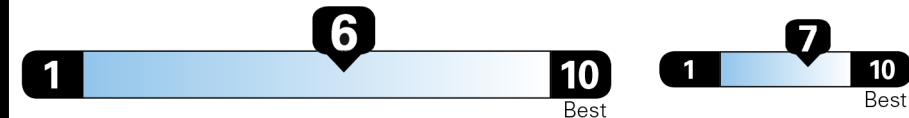

27 city 34 highway

Small SUVs range from 14 to 123 MPG. The best vehicle rates 132 MPGe.

You save

\$500
 in fuel costs over 5 years compared to the average new vehicle.

Annual fuel cost

\$1,500

Fuel Economy & Greenhouse Gas Rating (tailpipe only) Smog Rating (tailpipe only)