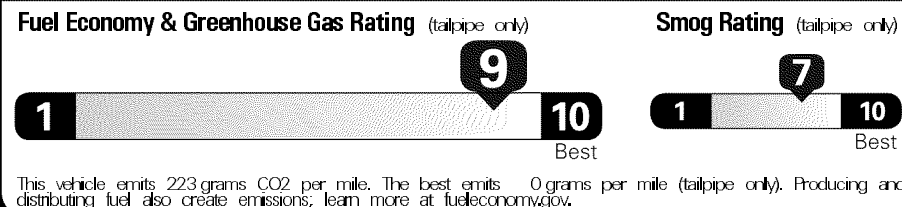

EXTERIOR

- LED Projector Headlights
- LED Daytime Running Lights
- Power Tilt/Slide Moonroof
- 18-in Five-Spoke Black Paint Alloy Wheel
- Power Liftgate

INTERIOR

- Audio Plus - 8" Touch-Screen, 6 Spkrs, HandsFree Bluetooth Phone/Music, USB Media Port, 4 USB Charge-Ports, SiriusXM w/ 3-Month All Access Trial, Android Auto & Apple CarPlay Compatible
- Dual Zone Auto A/C w/ Rear Vents
- SofTex Seats w/ Power Driver's Seat, Heated Front Seats
- Smart Key System w/ Push Button Start
- Digital Rearview Mirror w/ HomeLink

- For Full Product Details, Please Visit Toyota.com/RAV4
Full Tank of Gas

MANUFACTURER'S SUGGESTED RETAIL PRICE $34,300.00

OPTIONAL EQUIPMENT

FE	50 State Emissions	
CY	XSE Weather Package - Includes Heated Leather-Trimmed Steering Wheel & Rain-Sensing Variable Intermittent Windshield Wipers w/ De-Icer Function	375.00
CF	Carpet Floor Mats/Cargo Mat	269.00
D5	Door Edge Guard	140.00
DK	Preferred Owner's Portfolio	
MF	Mudguard	129.00

Original - Copy

Created on 2020-01-10 05:49:26 (UTC)

EPA DOT Fuel Economy and Environment

Gasoline Vehicle

Fuel Economy

40 MPG Small SUVs range from 16 to 120 MPG. The best vehicle rates 136 MPGe.

41 38
combined city/hwy city highway

2.5 gallons per 100 miles

You save $2,500
in fuel costs over 5 years compared to the average new vehicle.

Annual fuel cost $1,000

Actual results will vary for many reasons, including driving conditions and how you drive and maintain your vehicle. The average new vehicle gets 27 MPG and costs $7,500 to fuel over 5 years. Cost estimates are based on 15,000 miles per year at $2.70 per gallon. MPGe is miles per gasoline gallon equivalent. Vehicle emissions are a significant cause of climate change and smog.

fueleconomy.gov
Calculate personalized estimates and compare vehicles

DELIVERY, PROCESSING AND HANDLING FEE 1,120.00

TOTAL $36,333.00

The New Vehicle Limited Warranty provides 3-year/36,000 mile basic coverage, 5-year/60,000 mile powertrain coverage, 5-year/unlimited mile corrosion perforation coverage, 8-year/100,000 mile coverage for specific Hybrid components and 10-year/150,000 mile coverage for the Hybrid Battery. Some components may have longer coverage under California emissions warranty (applicable in CA, CT, DE, ME, MD, MA, NJ, NY, OR, PA, RI, VT, WA, District of Columbia). See Warranty and Maintenance Guide for details. An extended service contract may be available for the vehicle. Ask dealer for details. Manufacturer's suggested retail includes manufacturer's recommended pre-delivery service. Gasoline, license and title fees, applicable federal, state and local taxes and dealer and distributor installed options and accessories are not included in the manufacturer's suggested retail price. ToyotaCare, which covers normal factory scheduled maintenance for two years or 25,000 miles, whichever occurs first, is included as part of the sales price of the vehicle for qualifying buyers. See participating dealer for eligibility and coverage details.

Delivered by Truck to: 34107
MOTORCARS TOY IN CLEV.HTS
2950 MAYFIELD ROAD
CLEVELAND HTS OH44118