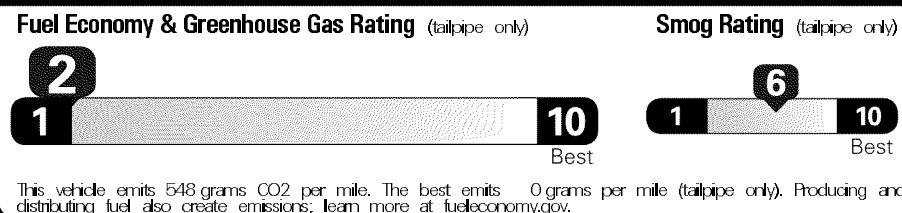

Actual results will vary for many reasons, including driving conditions and how you drive and maintain your vehicle. The average new vehicle gets 26 MPG and costs $7,000 to fuel over 5 years. Cost estimates are based on 15,000 miles per year at $2.80 per gallon. MPGe is miles per gasoline gallon equivalent. Vehicle emissions are a significant cause of climate change and smog.

fueleconomy.gov

Calculate personalized estimates and compare vehicles

GOVERNMENT 5-STAR SAFETY RATINGS

This vehicle has not been rated by the government for overall vehicle score, frontal crash, side crash or rollover risk.

Star ratings range from 1 to 5 stars (★★★★★) with 5 being the highest.
Source: National Highway Traffic Safety Administration (NHTSA)
www.safercar.gov or 1-888-327-4236

SUB-TOTAL $57,595.00
DELIVERY, PROCESSING AND HANDLING FEE 995.00
TOTAL **$58,590.00**

APPLICABLE FEDERAL TAXES NOT INCLUDED

Manufacturer's suggested retail price includes manufacturer's recommended pre-delivery service.
License and title fees, state, local and applicable federal taxes, and dealer installed options and accessories are not included in the manufacturer's suggested retail price.
LEXUS NEW VEHICLE LIMITED WARRANTY Limited warranty coverage highlights include ^ 4YR / 50000 mile basic coverage ^ 6YR / 70000 mile powertrain coverage ^ 6YR / Unlimited mile corrosion perforation warranty
See your Warranty and Services Guide for details.
LEXUS IS PLEASED TO OFFER THE FOLLOWING OWNER SUPPORT PACKAGE WITH EACH NEW LEXUS ^ 24 hour, 365 day/yr. roadside assistance plan ^ Complimentary 1st and 2nd scheduled maintenance services ^ Lodging for emergency breakdown 100 miles from home
An extended service contract may be available for this vehicle. Ask dealer for details

137E94 552 DL34 L844