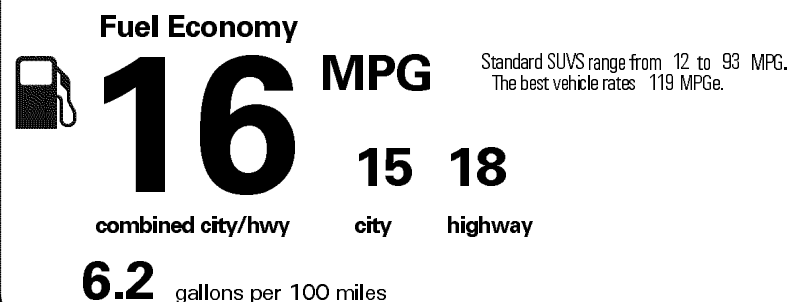

MANUFACTURER'S SUGGESTED RETAIL PRICE

- ** Blind Spot Monitor with Rear Cross-Traffic Alert power retracting/auto-dimming outer mirrors 800.00
- ** Headlamp washers 100.00
- ** Premium Package: 4,445.00
 18" split-six spoke alloy wheels, LED foglamps, rain-sensing wipers, windshield deicer, Intuitive Parking Assist, Navigation Package, Leather-trimmed seats, Mahogany wood trim, heated/ventilated front seats, heated outboard 2nd row seats, 3-zone automatic climate control
- ** Mahogany wood & leather-trimmed steering wheel and shift knob 310.00
- ** Cargo Mat / Cargo Net / Wheel Locks / Key Gloves 260.00

\$51,680.00

Not Original - Copy

Created on 2017-05-18 07:55:55 (UTC)

EPA DOT Fuel Economy and Environment

Gasoline Vehicle

You spend \$ 6,000 more in fuel costs over 5 years compared to the average new vehicle.