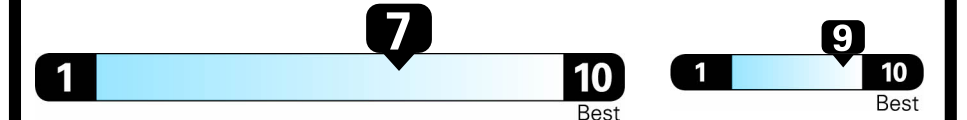

VOLKSWAGEN CAREFREE MAINTENANCE

Scheduled maintenance services described in the Volkswagen Maintenance booklet are covered at no charge for 12 months/10,000 miles (whichever occurs first)

PACKAGES/OPTIONS

- Carbon Steel Gray Metallic Exterior No Charge
- Titan Black Leather Interior No Charge
- Roadside Assistance Kit $85.00
- Security Wheel Locks (set of 4) $80.00
- 6-Speed DSG® Auto. Transmission w/ Tiptronic® No Charge

Destination Charge **$820.00**

Total Price: $29,870.00

Fuel, license, title fees, taxes and dealer-installed accessories are not included.

PARTS CONTENT INFORMATION

FOR VEHICLES IN THIS CARLINE:	FOR THIS VEHICLE:
U.S./CANADIAN	FINAL ASSEMBLY POINT:
PARTS CONTENT: 7%	PUEBLA, MEXICO
MAJOR SOURCES OF FOREIGN	COUNTRY OF ORIGIN:
PARTS CONTENT:	ENGINE: MEXICO
MEXICO: 26%	TRANSMISSION:
GERMANY: 25%	GERMANY

NOTE: PARTS CONTENT DOES NOT INCLUDE FINAL ASSEMBLY, DISTRIBUTION OR OTHER NON-PARTS COSTS.

EPA DOT Fuel Economy and Environment

Fuel Economy
28 MPG
25 city 33 highway
3.6 gallons per 100 miles

Compact Cars range from 14 to 116 MPGe. The best vehicle rates 119 MPGe.

You save $750

in fuel costs over 5 years compared to the average new vehicle.

Annual fuel cost $2,050

Fuel Economy & Greenhouse Gas Rating (tailpipe only)

Smog Rating (tailpipe only)

This vehicle emits 319 grams of CO₂ per mile. The best emits 0 grams per mile (tailpipe only). Producing and distributing fuel also create emissions; learn more at fueleconomy.gov.

Actual results will vary for many reasons, including driving conditions and how you drive and maintain your vehicle. The average new vehicle gets 24 MPG and costs $11,000 to fuel over 5 years. Cost estimates are based on 15,000 miles per year at $3.80 per gallon. MPGe is miles per gasoline gallon equivalent. Vehicle emissions are a significant cause of climate change and smog.

fueleconomy.gov

Calculate personalized estimates and compare vehicles

Smartphone QR Code™

GOVERNMENT 5-STAR SAFETY RATINGS

Overall Vehicle Score Not Rated

Based on the combined ratings of frontal, side and rollover. Should ONLY be compared to other vehicles of similar size and weight.

Frontal Crash	Driver Passenger	Not Rated

Based on the risk of injury in a frontal impact. Should ONLY be compared to other vehicles of similar size and weight.

Side Crash	Front Seat Rear Seat	Not Rated

Based on the risk of injury in a side impact.

Rollover	Not Rated

Based on the risk of rollover in a single-vehicle crash.

Star ratings range from 1 to 5 stars (★★★★★) with 5 being the highest.

Source: National Highway Traffic Safety Administration (NHTSA).

www.safercar.gov or 1-888-327-4236

Who better to get you into a Volkswagen than us? Volkswagen Credit

Disclaimer: The Monroney describes the vehicle features when the vehicle was first sold/leased to the customer and that as of the present day the actual features on the vehicle might differ from the ones listed on the Monroney label. The Monroney label is for view only purposes and must not be used to paste on the vehicle as a Monroney sticker for resale.