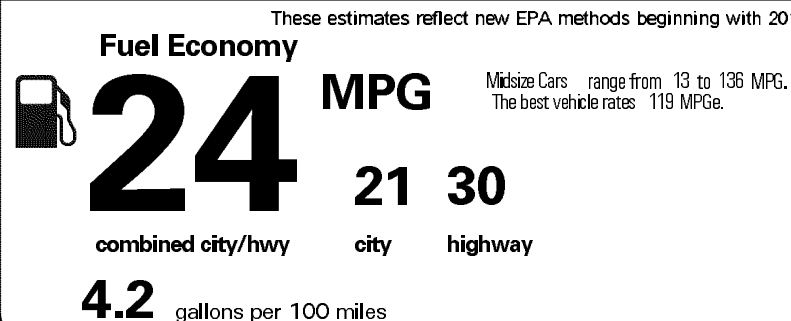

MANUFACTURER'S SUGGESTED RETAIL PRICE

- ** Blind Spot Monitor w/Rear Cross Traffic Alert 500.00
- ** 17" Split 10-Spoke Machined Finish Wheels 40.00
- ** Heated and Ventilated Front Seats 640.00
- ** Navigation System with Color Multimedia Display, Lexus Enform Destinations (1-yr trial subscription included); Lexus Enform App Suite (Complimentary) 1,470.00
- ** Intuitive Parking Assist 500.00
- ** Premium Package: Lexus Memory Sys for Driver's Seat, Outside Mirrors & Steering Wheel, Power Tilt-and-Telescopic Steering Wheel, Wood Interior Trim, Remote Keyless Entry-Linked Memory 730.00
- ** Panorama Glass Roof and power moonroof 500.00
- ** Heated Wood & Leather Trimmed Steering Wheel 450.00
- ** Trunk Mat, Cargo Net, Wheel Locks & Key Gloves 255.00

\$38,900.00

Not Original - Copy

Created on 2017-08-31 05:34:13 (UTC)

EPA DOT Fuel Economy and Environment

Gasoline Vehicle

You spend \$ 750

more in fuel costs over 5 years compared to the average new vehicle.