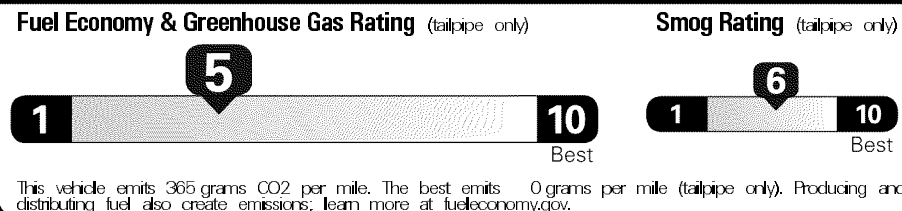

You spend $ 750

more in fuel costs over 5 years compared to the average new vehicle.

Annual fuel cost $ 1,550