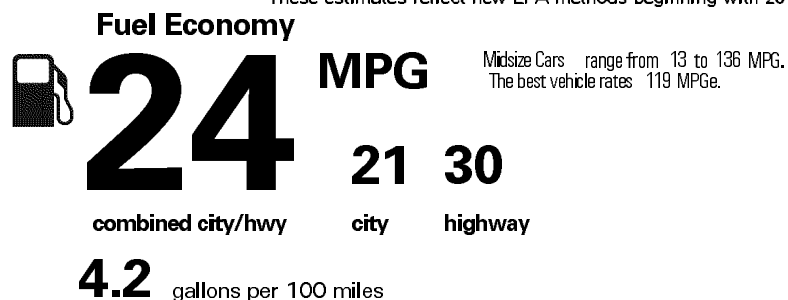

MANUFACTURER'S SUGGESTED RETAIL PRICE

\$38,900.00

** Trunk Mat/Cargo Net/Whl Locks/Rr Bumper App/Glove

334.00

Not Original - Copy

Created on 2017-03-20 17:41:38 (UTC)

EPA DOT Fuel Economy and Environment

Gasoline Vehicle

These estimates reflect new EPA methods beginning with 2017 models.

You spend \$ 750

more in fuel costs over 5 years compared to the average new vehicle.

Annual fuel cost \$ 1,550

Actual results will vary for many reasons, including driving conditions and how you drive and maintain your vehicle. The average new vehicle gets 26 MPG and costs \$7,000 to fuel over 5 years. Cost estimates are based on 15,000 miles per year at \$2.45 per gallon. MPGe is miles per gasoline gallon equivalent. Vehicle emissions are a significant cause of climate change and smog.