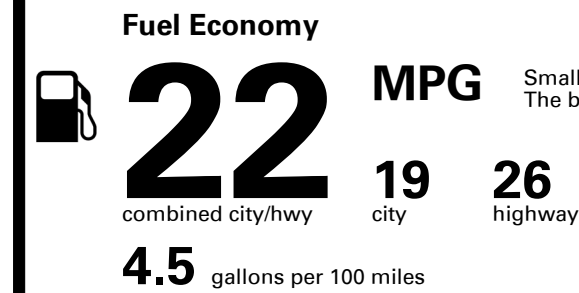

- 19" Alloy Wheels
- Aluminum Trim w/ Spin Brushed Pattern
- Panoramic Roof / Ventilated Front Seats
- Lexicon Premium Audio w/ 16-Speakers

*Advanced Package: $4,150.00

- Leather Seating Surfaces / Heated Steering Wheel
- Waveline Backlit Trim
- Surround View Monitor / Blind-Spot View Monitor
- Remote Smart Parking Assist
- Parking Distance Warning - Front
- Parking Collision-Avoidance Assist - Rear
- Advanced Rear Occupant Alert

*Sport Prestige Package: $3,600.00

- Sport Appearance w/ 21" Alloy Wheels
- Aluminum Trim w/ Haptic Carbon Pattern
- Leatherette Upper Instrument & Door Panels
- Genesis Digital Key
- Highway Driving Assist II / Pre-Safety Belt
- Forward Collision-Avoidance Assist Add: Lane Side, Junction Crossing and Evasive Steering Assist

Accessories

*Cargo Package $245.00

- Up Seat Back Cargo Mat, Cargo Net & First Aid Kit
- *Cargo Cover $200.00
- *Tow Hitch $500.00

Inland Freight & Handling : $1,095.00

TOTAL PRICE: $55,790.00

25 A 0052KLAKE

SOLD TO: CA739
GENESIS SANTA MONICA
2450 SANTA MONICA BLVD
SANTA MONICA CA 90404

SHIPPED TO: CA739

VIN: KMUMADTB2NU057008	ENGINE: G4KRMA095227	EXTERIOR COLOR: UYUNI WHITE	INTERIOR/SEAT COLOR: OBSIDIAN BLACK/OBSIDIAN
MODEL: U0422A45	PORT OF ENTRY: HU	TRANSPORT: TRUCK	ACCESSORY WEIGHT: 74 lbs./ 34 kgs.

EMISSIONS:
This vehicle is certified to meet emission requirements in all 50 states

EPA DOT Fuel Economy and Environment

Gasoline Vehicle

Small SUVs range from 14 to 129 MPG. The best vehicle rates 142 MPGe.

You spend $3,500 more in fuel costs over 5 years compared to the average new vehicle.

Annual fuel cost $2,000

Fuel Economy & Greenhouse Gas Rating (tailpipe only)