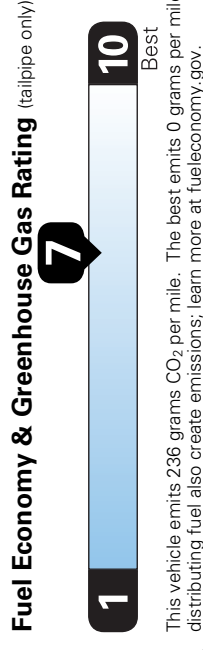

EPA DOT Fuel Economy and Environment

Fuel Economy

37 MPG
 combined city/hwy

35 city
41 highway

2.7 gallons per 100 miles

Compact Cars range from 18 to 83 MPG.
 The best vehicle rates 140 MPGe.

You save \$2,500
 in fuel costs over 5 years compared to the average new vehicle.

Annual fuel cost \$1,450

Actual results will vary for many reasons, including driving conditions and how you drive and maintain your vehicle. The average new vehicle gets 28 MPG and costs \$9750 to fuel over 5 years. Cost estimates are based on 15000 miles per year at \$3.60 per gallon. MPGe is miles per gasoline gallon equivalent. Vehicle emissions are a significant cause of climate change and smog.