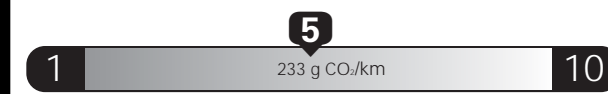

Annual fuel cost
for an annual distance of 20,000 km, and an average fuel price of $1.09 per litre

$ 2 180

Coût annuel en carburant
pour une distance annuelle de 20 000 km, et un prix moyen du carburant de 1,09 $ par litre

Small SUVs range from /
Les petits VUS
font entre

7.4 - 14.4 L/100 km

L_e is gasoline litre equivalent
L_e signifie litre équivalent d'essence

Carbon Dioxide Rating / Indice de dioxyde de carbone