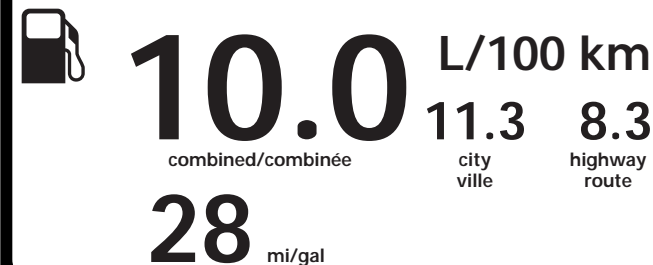

Canada

ENERGUIDE

Gasoline Vehicle
Véhicule à essence

Fuel Consumption / Consommation de carburant

Annual fuel cost
for an annual distance of 20,000 km, and an average fuel price of \$1.09 per litre

\$ 2 180