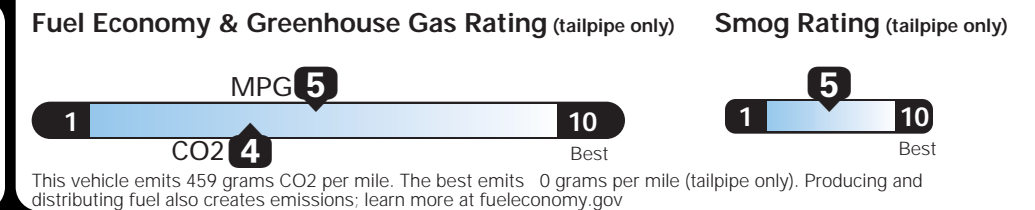

DESTINATION CHARGE $1,195

TOTAL PRICE: * $58,210

WARRANTY COVERAGE
5-year or 100,000-mile Powertrain Limited Warranty.
3-year or 36,000-mile Basic Limited Warranty.
5-year or 100,000-mile Roadside Assistance; certain restrictions apply.
Ask Dealer for a copy of the limited warranties or see your owner's manual for details.

5 YEAR / 100,000 MILE
POWERTRAIN WARRANTY

Assembly Point/Port of Entry: WARREN, MICHIGAN, U.S.A.

VIN: 1C6-RR7PM0FS-555548 L4-VON: 1476 S.L. 1119

THIS LABEL IS ADDED TO THIS VEHICLE TO COMPLY WITH FEDERAL LAW. THE LABEL CANNOT BE REMOVED OR ALTERED PRIOR TO DELIVERY TO THE ULTIMATE PURCHASER.
* STATE AND/OR LOCAL TAXES IF ANY, LICENSE AND TITLE FEES AND DEALER SUPPLIED AND INSTALLED OPTIONS AND ACCESSORIES ARE NOT INCLUDED IN THIS PRICE. DISCOUNT, IF ANY, IS BASED ON PRICE OF OPTIONS IF PURCHASED SEPARATELY.

EPA DOT Fuel Economy and Environment

Diesel Vehicle

Fuel Economy
22 MPG Standard pickups range from 13 to 21 MPG. The best vehicle rates 119 MPGe.
combined city/hwy city highway
4.5 gallons per 100 miles

You spend $1,750
more in fuel costs over 5 years compared to the average new vehicle.

Annual fuel COST $2,550

Actual results will vary for many reasons, including driving conditions and how you drive and maintain your vehicle. The average new vehicle gets 24 MPG and cost $11,000 to fuel over 5 years. Cost estimates are based on 15,000 miles per year at $3.75 per gallon. MPGe is miles per gasoline gallon equivalent. Vehicle emissions are a significant cause of climate change and smog.

fuelconomy.gov
Calculate personalized estimates and compare vehicles

GOVERNMENT 5-STAR SAFETY RATINGS

Overall Vehicle Score ★★★★★
Based on the combined ratings of frontal, side, and rollover. Should ONLY be compared to other vehicles of similar size and weight.

Frontal Crash Driver Passenger ★★★★★
Based on the risk of injury in a frontal impact. Should ONLY be compared to other vehicles of similar size and weight.

Side Crash Front seat Rear seat ★★★★★
Based on the risk of injury in a side impact.

Rollover ★★★
Based on the risk of rollover in a single-vehicle crash.

Star ratings range from 1 to 5 stars (★★★★★) with 5 being the highest.
Source: National Highway Traffic Safety Administration (NHTSA)
www.safercar.gov or 1-888-327-4236

The safety ratings above are based on Federal Government tests of particular vehicles equipped with certain features and options. The performance of this vehicle may differ.

PARTS CONTENT INFORMATION

FOR VEHICLES IN THIS CARLINE:
U.S./CANADIAN PARTS CONTENT: 61 %
MAJOR SOURCES OF FOREIGN PARTS CONTENT:
MEXICO: 23 %
NOTE: PARTS CONTENT DOES NOT INCLUDE FINAL ASSEMBLY, DISTRIBUTION, OR OTHER NON-PARTS COSTS.
FOR THIS VEHICLE:
FINAL ASSEMBLY POINT:
WARREN, MICHIGAN, U.S.A.
COUNTRY OF ORIGIN:
ENGINE: ITALY
TRANSMISSION: GERMANY

Snow Plow Prep Disclaimer
This vehicle not factory equipped for Snow Plow installation - See dealer for details.