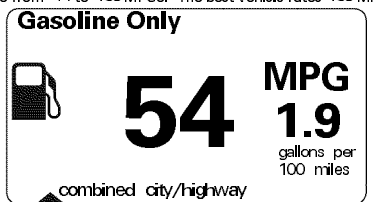

MANUFACTURER'S SUGGESTED RETAIL PRICE \$28,800.00

OPTIONAL EQUIPMENT

FE	50 State Emissions	
2T.	All Weather Floor Liners/Cargo Tray	308.00
B4.	Aero Side Splitter	299.00
EF.	Rear Bumper Applique	79.00
L2.	15-In. Alloy Wheels	899.00

Not Original - Copy

Created on 2018-06-21 05:40:29 (UTC)

EPA DOT Fuel Economy and Environment

Fuel Economy Midsize Cars range from 14 to 136MPGe. The best vehicle rates 136MPGe.

You save \$3,750
 in fuel costs over 5 years compared to the average new vehicle.