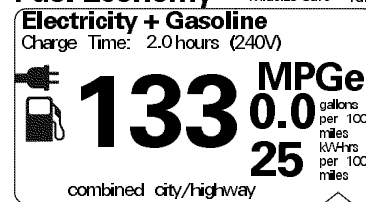

This vehicle has not been rated by the government for overall vehicle score, frontal crash, side crash or rollover risk.

Star ratings range from 1 to 5 stars (★★★★★) with 5 being the highest.
 Source: National Highway Traffic Safety Administration (NHTSA)
www.safercar.gov or 1-888-327-4236

MANUFACTURER'S SUGGESTED RETAIL PRICE \$28,800.00

OPTIONAL EQUIPMENT

FE	50 State Emissions	
2T.	All Weather Floor Liners/Cargo Tray	308.00
B4.	Aero Side Splitter	299.00
EF.	Rear Bumper Applique	79.00
L2.	15-In. Alloy Wheels	899.00

Not Original - Copy

Created on 2018-06-21 05:40:29 (UTC)

EPA DOT Fuel Economy and Environment

Fuel Economy Midsize Cars range from 14 to 136MPGe. The best vehicle rates 136MPGe.

You save \$3,750
 in fuel costs over 5 years compared to the average new vehicle.