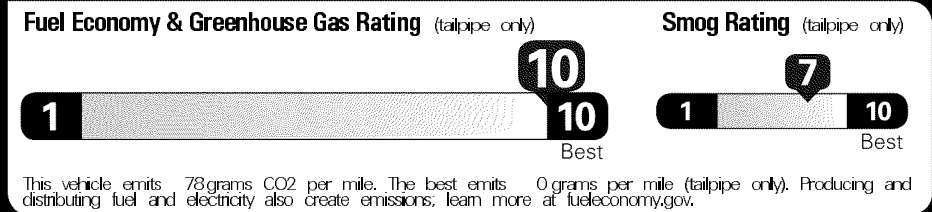

MANUFACTURER'S SUGGESTED RETAIL PRICE $28,800.00

OPTIONAL EQUIPMENT

FE	50 State Emissions	
2T.	All Weather Floor Liners/Cargo Tray	308.00
B4.	Aero Side Splitter	299.00
EF.	Rear Bumper Applique	79.00
L2.	15-In. Alloy Wheels	899.00

Not Original - Copy

Created on 2018-06-21 05:40:29 (UTC)

EPA DOT Fuel Economy and Environment

Fuel Economy Midsize Cars range from 14 to 136MPGe. The best vehicle rates 136MPGe.

You save $3,750
in fuel costs over 5 years compared to the average new vehicle.

Annual fuel cost $600

Actual results will vary for many reasons, including driving conditions and how you drive and maintain your vehicle. The average new vehicle gets 27 MPG and costs $6,750 to fuel over 5 years. Cost estimates are based on 15,000 miles per year at $2.40 per gallon and $0.13 per kW-hr. MPGe is miles per gasoline gallon equivalent. Vehicle emissions are a significant cause of climate change and smog.

fueleconomy.gov
Calculate personalized estimates and compare vehicles

DELIVERY, PROCESSING AND HANDLING FEE 920.00

TOTAL $31,305.00

The New Vehicle Limited Warranty provides 8-year/100,000 mile coverage for traction battery/specific hybrid components, 3-year/36,000 mile basic coverage, 5-year/60,000 mile powertrain coverage, plus 5-year/unlimited mile corrosion perforation coverage. Some components may have longer coverage under California emissions warranty (applicable in CA, CT, ME, MD, MA, NJ, NM, NY, OR, PA, RI, VT, WA, and the District of Columbia). See Warranty and Maintenance Guide for details. An extended service contract may be available for the vehicle. Ask dealer for details. Manufacturer's suggested retail includes manufacturer's recommended pre-delivery service. Gasoline, license and title fees, applicable federal, state and local taxes and dealer and distributor installed options and accessories are not included in the manufacturer's suggested retail price. ToyotaCare, which covers normal factory scheduled maintenance for two years or 25,000 miles, whichever occurs first, is included as part of the sales price of the vehicle for qualifying buyers. See participating dealer for eligibility and coverage details.

Delivered by Truck to: 04338
FREMONT TOYOTA
5851 CUSHING PARKWAY
FREMONT CA94538