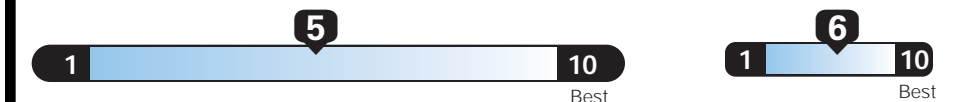

This vehicle emits 398 grams CO2 per mile. The best emits 0 grams per mile (tailpipe only). Producing and distributing fuel also creates emissions; learn more at fuel economy.gov

Actual results will vary for many reasons, including driving conditions and how you drive and maintain your vehicle. The average new vehicle gets 25 MPG and cost $9,000 to fuel over 5 years. Cost estimates are based on 15,000 miles per year at $3.00 per gallon. MPGe is miles per gasoline gallon equivalent. Vehicle emissions are a significant cause of climate change and smog.

fuel economy.gov

Calculate personalized estimates and compare vehicles