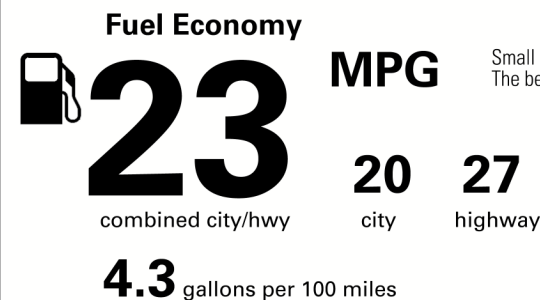

\$45,070.00

Not Original - Copy

Created on 2020-12-22 16:13:22 (UTC)

EPA DOT Fuel Economy and Environment

Gasoline Vehicle

You spend \$1,250 more in fuel costs over 5 years compared to the average new vehicle.

Annual fuel cost \$1,750

Actual results will vary for many reasons, including driving conditions and how you drive and maintain your vehicle. The average new vehicle gets 27 MPG and costs \$7,500 to fuel over 5 years. Cost estimates are based on 15,000 miles per year at \$2.70 per gallon. MPGe is miles per gasoline gallon equivalent. Vehicle emissions are a significant cause of climate change and smog.