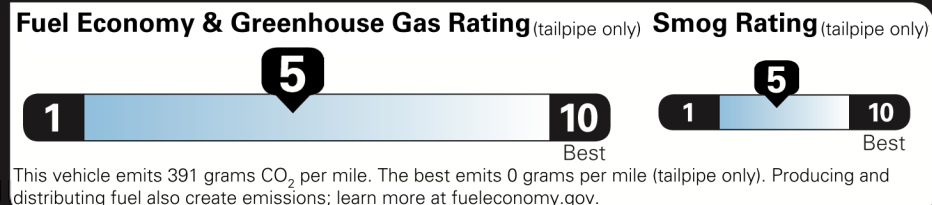

You spend $1,250 more in fuel costs over 5 years compared to the average new vehicle.

Annual fuel cost $1,750