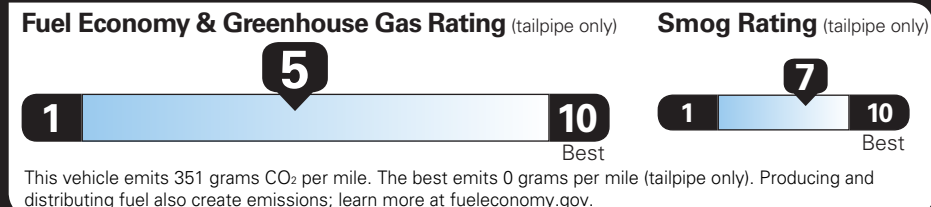

EPA DOT Fuel Economy and Environment

Gasoline Vehicle

Fuel Economy
24 MPG
combined city/hwy
4.2 gallons per 100 miles

Small SUVs range from 16 to 120 MPG. The best vehicle rates 141 MPGe.

22 city
29 highway

You spend $2,750 more in fuel costs over 5 years compared to the average new vehicle.

Annual fuel cost $2,050