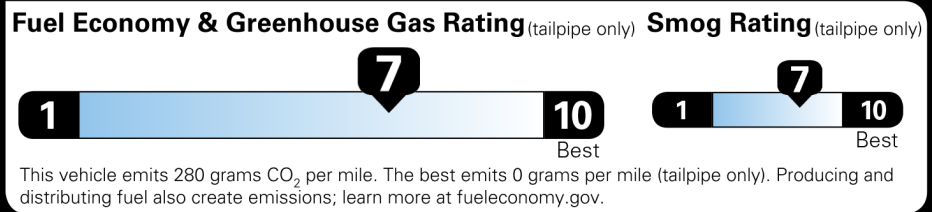

Actual results will vary for many reasons, including driving conditions and how you drive and maintain your vehicle. The average new vehicle gets 27 MPG and costs $6,500 to fuel over 5 years. Cost estimates are based on 15,000 miles per year at $2.35 per gallon. MPGe is miles per gasoline gallon equivalent. Vehicle emissions are a significant cause of climate change and smog.

fueleconomy.gov
Calculate personalized estimates and compare vehicles

DELIVERY, PROCESSING AND HANDLING FEE 1,025.00

TOTAL $28,410.00

The New Vehicle Limited Warranty provides 3-year/36,000 mile basic coverage, 5-year/60,000 mile powertrain coverage, plus 5-year/unlimited mile corrosion perforation coverage. See Warranty and Maintenance Guide for details. An extended service contract may be available for the vehicle. Ask dealer for details. Manufacturer's suggested retail price includes manufacturer's recommended pre-delivery service. Gasoline, license and title fees, applicable federal, state and local taxes and dealer and distributor installed options and accessories are not included in the manufacturer's suggested retail price.

ToyotaCare, which covers normal factory scheduled maintenance for two years or 25,000 miles, whichever occurs first, is included as part of the sales price of the vehicle for qualifying buyers. See participating dealer for eligibility and coverage details.

Dealer Name / Address: 09163 HEADQUARTER TOYOTA 5895 N.W. 167TH STREET HIALEAH FL33015
Delivered by Truck to: 18997 ALAMO RAC 140 LARRABEE ROAD WESTBROOK ME04092
TML2E2N1S0F0W0

Not Original - Copy
Created: 2022-06-15 06:44:27 (UTC)