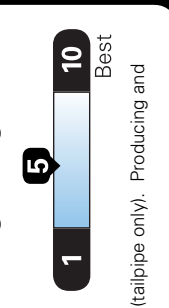

Smog Rating (tailpipe only)

Actual results will vary for many reasons, including driving conditions and how you drive and maintain your vehicle. The average new vehicle gets 27 MPG and costs $7,500 to fuel over 5 years. Cost estimates are based on 15,000 miles per year at $2.70 per gallon. MPGe is miles per gasoline gallon equivalent. Vehicle emissions are a significant cause of climate change and smog.