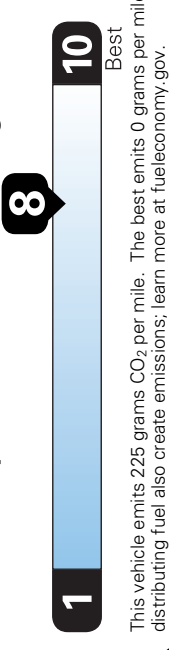

Additional Equipment

Accy Carpeted Floor Mats and Portfolio \$145.00

EPA DOT Fuel Economy and Environment Gasoline Vehicle

Fuel Economy
39 MPG
 combined city/hwy
36 city
43 highway
2.6 gallons per 100 miles

Compact Cars range from 14 to 113 MPG.
 The best vehicle rates 141 MPGe.

You Save
\$2,250
 in fuel costs
 over 5 years
 compared to the
 average new vehicle.

Annual fuel cost
\$1,050

Fuel Economy & Greenhouse Gas Rating (tailpipe only)