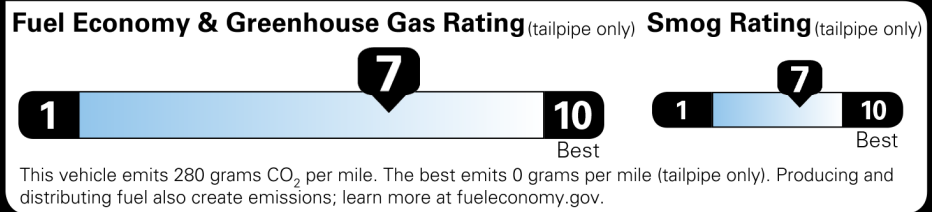

Actual results will vary for many reasons, including driving conditions and how you drive and maintain your vehicle. The average new vehicle gets 27 MPG and costs $6,500 to fuel over 5 years. Cost estimates are based on 15,000 miles per year at $2.35 per gallon. MPGe is miles per gasoline gallon equivalent. Vehicle emissions are a significant cause of climate change and smog.

fueleconomy.gov
Calculate personalized estimates and compare vehicles

DELIVERY, PROCESSING AND HANDLING FEE 1,025.00

TOTAL $27,860.00

The New Vehicle Limited Warranty provides 3-year/36,000 mile basic coverage, 5-year/60,000 mile powertrain coverage, plus 5-year/unlimited mile corrosion perforation coverage. See Warranty and Maintenance Guide for details. An extended service contract may be available for the vehicle. Ask dealer for details. Manufacturer's suggested retail price includes manufacturer's recommended pre-delivery service. Gasoline, license and title fees, applicable federal, state and local taxes and dealer and distributor installed options and accessories are not included in the manufacturer's suggested retail price.

ToyotaCare, which covers normal factory scheduled maintenance for two years or 25,000 miles, whichever occurs first, is included as part of the sales price of the vehicle for qualifying buyers. See participating dealer for eligibility and coverage details.

Dealer Name / Address: 09163
HEADQUARTER TOYOTA
5895 N.W. 167TH STREET
HIALEAH FL33015

Delivered by Truck to: 19857
ALAMO/NATIONAL
7434 NEW RIDGE ROAD
HANOVER MD21076

TML1E2N1S0F0W0

Not Original - Copy
Created: 2022-01-26 18:23:53 (UTC)