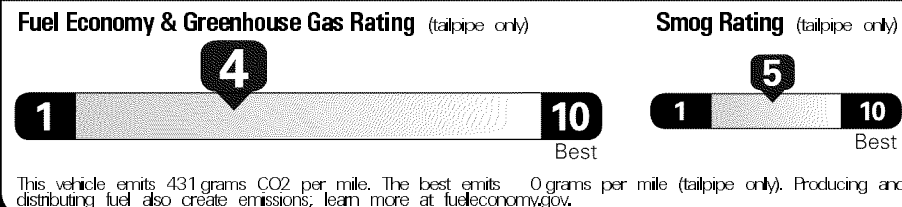

MANUFACTURER'S SUGGESTED RETAIL PRICE $31,765.00

OPTIONAL EQUIPMENT

FE	50 State Emissions	
AA	16" Black Alloy Wheels	
3J	Black Emblem Overlay	160.00
CF	Carpet Floor Mats	248.00
MF	Mudguards	129.00
RT	Mini Tie Down Loop	45.00
T7	Black Tailgate Emblem	99.00
TG	D - Rings	55.00
WI	Spare Tire Lock	75.00

Not Original - Copy

Created on 2019-04-11 06:06:58 (UTC)

EPA DOT Fuel Economy and Environment

Gasoline Vehicle

Fuel Economy

21 MPG Small Pickups range from 17 to 23 MPG. The best vehicle rates 136 MPGe.

19 24
combined city/hwy city highway

4.8 gallons per 100 miles

You spend $2,000
more in fuel costs over 5 years compared to the average new vehicle.

Annual fuel cost $1,800

Actual results will vary for many reasons, including driving conditions and how you drive and maintain your vehicle. The average new vehicle gets 27 MPG and costs $7,000 to fuel over 5 years. Cost estimates are based on 15,000 miles per year at $2.55 per gallon. MPGe is miles per gasoline gallon equivalent. Vehicle emissions are a significant cause of climate change and smog.

fueleconomy.gov
Calculate personalized estimates and compare vehicles

DELIVERY, PROCESSING AND HANDLING FEE 1,095.00

TOTAL $33,671.00

The New Vehicle Limited Warranty provides 3-year/36,000 mile basic coverage, 5-year/60,000 mile powertrain coverage, plus 5-year/unlimited mile corrosion perforation coverage. See Warranty and Maintenance Guide for details. An extended service contract may be available for the vehicle. Ask dealer for details. Manufacturer's suggested retail price includes manufacturer's recommended pre-delivery service. Gasoline, license and title fees, applicable federal, state and local taxes and dealer and distributor installed options and accessories are not included in the manufacturer's suggested retail price.

ToyotaCare, which covers normal factory scheduled maintenance for two years or 25,000 miles, whichever occurs first, is included as part of the sales price of the vehicle for qualifying buyers. See participating dealer for eligibility and coverage details.

Delivered by Truck to: 04278
MOSSY TOYOTA
4555 MISSION BAY DRIVE
SAN DIEGO CA92109