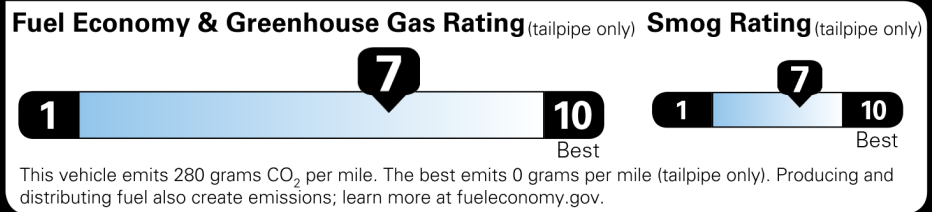

Actual results will vary for many reasons, including driving conditions and how you drive and maintain your vehicle. The average new vehicle gets 27 MPG and costs $6,500 to fuel over 5 years. Cost estimates are based on 15,000 miles per year at $2.35 per gallon. MPGe is miles per gasoline gallon equivalent. Vehicle emissions are a significant cause of climate change and smog.

fueleconomy.gov
Calculate personalized estimates and compare vehicles

DELIVERY, PROCESSING AND HANDLING FEE 1,025.00

TOTAL $27,960.00

The New Vehicle Limited Warranty provides 3-year/36,000 mile basic coverage, 5-year/60,000 mile powertrain coverage, plus 5-year/unlimited mile corrosion perforation coverage. See Warranty and Maintenance Guide for details. An extended service contract may be available for the vehicle. Ask dealer for details. Manufacturer's suggested retail price includes manufacturer's recommended pre-delivery service. Gasoline, license and title fees, applicable federal, state and local taxes and dealer and distributor installed options and accessories are not included in the manufacturer's suggested retail price.

ToyotaCare, which covers normal factory scheduled maintenance for two years or 25,000 miles, whichever occurs first, is included as part of the sales price of the vehicle for qualifying buyers. See participating dealer for eligibility and coverage details.

Dealer Name / Address: 09163 HEADQUARTER TOYOTA 5895 N.W. 167TH STREET HIALEAH FL33015
Delivered by Truck to: 19912 ENTERPRISE RAC 1861 S CLUB DR LANDOVER MD20785

TML2E2N1S0F0W0