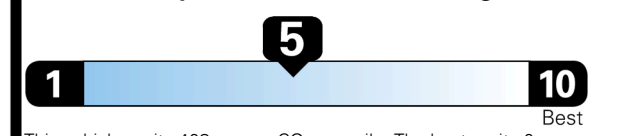

Fuel Economy & Greenhouse Gas Rating (tailpipe only)