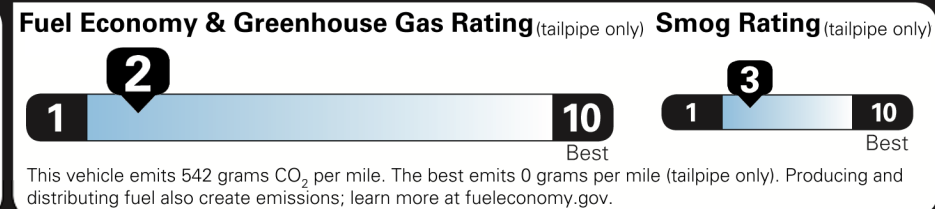

Actual results will vary for many reasons, including driving conditions and how you drive and maintain your vehicle. The average new vehicle gets 27 MPG and costs $7,500 to fuel over 5 years. Cost estimates are based on 15,000 miles per year at $3.25 per gallon. MPGe is miles per gasoline gallon equivalent. Vehicle emissions are a significant cause of climate change and smog.

fueleconomy.gov

Calculate personalized estimates and compare vehicles

GOVERNMENT 5-STAR SAFETY RATINGS

This vehicle has not been rated by the government for overall vehicle score, frontal crash, side crash or rollover risk.

Star ratings range from 1 to 5 stars (★★★★★) with 5 being the highest.

Source: National Highway Traffic Safety Administration (NHTSA)

www.safercar.gov or 1-888-327-4236

SUB-TOTAL $58,040.00
DELIVERY, PROCESSING AND HANDLING FEE 1,075.00
TOTAL **$59,115.00**

APPLICABLE FEDERAL TAXES NOT INCLUDED

Manufacturer's suggested retail price includes manufacturer's recommended pre-delivery service.

License and title fees, state, local and applicable federal taxes, and dealer installed options and accessories are not included in the manufacturer's suggested retail price.

LEXUS NEW VEHICLE LIMITED WARRANTY

- 4YR / 50000 mile basic coverage
- 6YR / 70000 mile powertrain coverage
- 6YR / Unlimited mile corrosion perforation warranty

See your Warranty and Services Guide for details.

LEXUS IS PLEASED TO OFFER THE FOLLOWING OWNER SUPPORT PACKAGE WITH EACH NEW LEXUS

- 24 hour, 365 day/yr. roadside assistance plan
- Complimentary 1st and 2nd scheduled maintenance services
- Lodging for emergency breakdown 100 miles from home

An extended service contract may be available for this vehicle. Ask dealer for details

LML2E2N0S0F0W0

228A01 422 FT RTN25 R L001