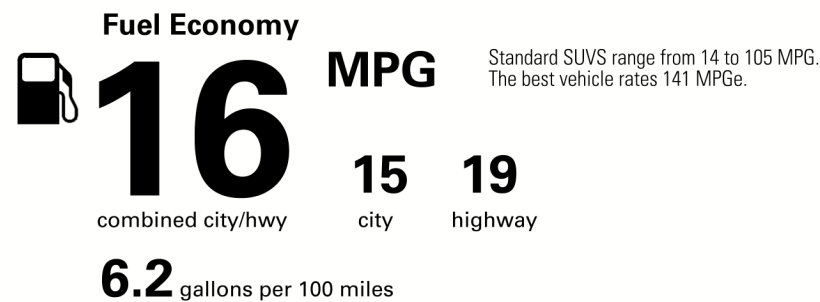

MANUFACTURER'S SUGGESTED RETAIL PRICE

- ** 18" Dark Gray Metallic Alloy Wheels -N/C-
- ** Headlamp Washers 100.00
- ** PREMIUM PACKAGE: 3,090.00
- LED Foglamps, Rain-sensing Wipers, Windshield De-icer, Intuitive Parking Assist, Navigation Package, Gray Sapele Wood Trim, Heated/Ventilated Front Seats, Heated Outboard 2nd Row Seats, 3-zone Automatic Climate Control, Power-Folding Outside Mirrors
- ** Cargo-Area Tonneau Cover 150.00
- ** Heated Wood & Leather Steering Wheel 450.00
- ** All-Weather Floor Liners with Cargo Mat 345.00
- ** Cargo Net/Cargo Mat/Wheel Locks & Key Gloves 325.00
- ** Exhaust Tip 130.00

\$53,450.00

Not Original - Copy

Created on 2021-08-16 19:53:13 (UTC)

EPA DOT Fuel Economy and Environment

Gasoline Vehicle

You spend \$7,750 more in fuel costs over 5 years compared to the average new vehicle.