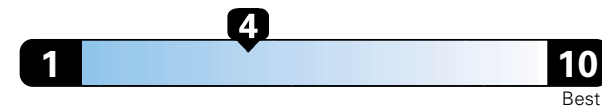

This vehicle emits 427 grams CO2 per mile. The best emits 0 grams per mile (tailpipe only). Producing and distributing fuel also creates emissions; learn more at fuelconomy.gov.

Actual results will vary for many reasons, including driving conditions and how you drive and maintain your vehicle. The average new vehicle gets 27 MPG and cost $7,500 to fuel over 5 years. Cost estimates are based on 15,000 miles per year at $2.70 per gallon. MPGe is miles per gasoline gallon equivalent. Vehicle emissions are a significant cause of climate change and smog.

fuelconomy.gov

Calculate personalized estimates and compare vehicles

Smartphone
QR Code™

GOVERNMENT 5-STAR SAFETY RATINGS

Overall Vehicle Score

★★★★★

Based on the combined ratings of frontal, side, and rollover.
Should ONLY be compared to other vehicles of similar size and weight.

Frontal Crash

Driver
Passenger

★★★★
★★★★★

Based on the risk of injury in a frontal impact.
Should ONLY be compared to other vehicles of similar size and weight.

Side Crash

Front seat
Rear seat

★★★★★
★★★★★

Based on the risk of injury in a side impact.

Rollover

★★★

Based on the risk of rollover in a single-vehicle crash.

Star ratings range from 1 to 5 stars (★★★★★) with 5 being the highest.
Source: National Highway Traffic Safety Administration (NHTSA)
www.safercar.gov or 1-888-327-4236

The safety ratings above are based on Federal Government tests of particular vehicles equipped with certain features and options. The performance of this vehicle may differ.

PARTS CONTENT INFORMATION

FOR VEHICLES IN THIS CARLINE:
U.S./CANADIAN PARTS CONTENT: 58%
MAJOR SOURCES OF FOREIGN PARTS CONTENT:

MEXICO : 26%

NOTE: PARTS CONTENT DOES NOT INCLUDE FINAL ASSEMBLY, DISTRIBUTION, OR OTHER NON-PARTS COSTS.

FOR THIS VEHICLE:

FINAL ASSEMBLY POINT:
DETROIT, MICHIGAN, U.S.A.

COUNTRY OF ORIGIN:

ENGINE: MEXICO

TRANSMISSION: UNITED STATES

VEHICLE PROTECTION
A PRODUCT OF FCA US LLC

Ask for Mopar Vehicle Protection for your vehicle. We Built It. We Back It.