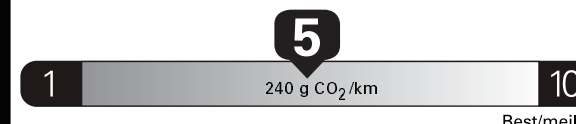

Coût annuel en carburant

pour une distance annuelle de 20 000 km, et un prix moyen du carburant de 1,09 $ par litre

Small SUVs range from /
Les petites VUS font entre

7.4 - 14.4 L_e /100 km

L_e is gasoline litre equivalent
L_e signifie litre équivalent d'essence

Carbon Dioxide Rating / Indice de dioxyde de carbone

Smog Rating / Indice de Smog