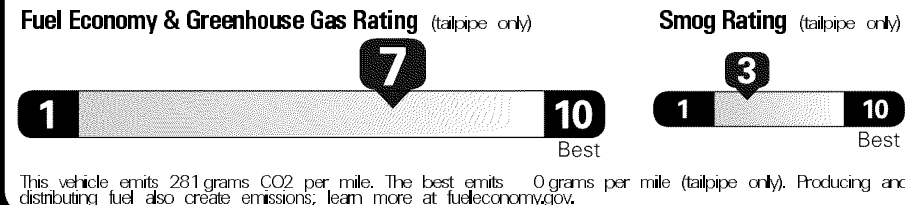

EXTERIOR
- Bi-LED Headlights
- LED Daytime Running Lights In Headlight
- Color-Keyed Heated Power Outside Mirrors

INTERIOR
- Premium Fabric-Trimmed 6-Way Adj Dr Seat
- 4-Way Adj Fr Pass Seat w/Seatback Pocket
- Entune Audio w/6.1-in Touch-screen incl Entune Multimedia Bundle (AUX/USB/BT/Adv Voice Recognition), Siri Eyes Free
- 3.5-in Monochrome TFT Multi-Info Display
- Integrated Backup Camera w/Projected Pth
- Steering Wheel w/ Audio & Bluetooth Hands-Free Phone Voice Command Controls
- Auto Climate Control w/ Pollen Filter and Push Button Controls
- Remote Keyless Entry System
- Power Door Locks and Windows

MANUFACTURER'S SUGGESTED RETAIL PRICE **$18,985.00**

OPTIONAL EQUIPMENT
FE 50 State Emissions
H6 RENT A CAR PROGRAM
H8 Fleet Credit
XX Drop Ship Indicator

Not Original - Copy

Created on 2017-09-21 06:26:55 (UTC)

EPA DOT Fuel Economy and Environment

Gasoline Vehicle

Fuel Economy
32 MPG
Midsize Cars range from 13 to 136 MPG. The best vehicle rates 136 MPGe.
28 36
combined city/hwy city highway
3.1 gallons per 100 miles

You save $1,250
in fuel costs over 5 years compared to the average new vehicle.

Annual fuel Cost
$1,100

Actual results will vary for many reasons, including driving conditions and how you drive and maintain your vehicle. The average new vehicle gets 27 MPG and costs $6,750 to fuel over 5 years. Cost estimates are based on 15,000 miles per year at $2.40 per gallon. MPGe is miles per gasoline gallon equivalent. Vehicle emissions are a significant cause of climate change and smog.

fuelconomy.gov
Calculate personalized estimates and compare vehicles

DELIVERY, PROCESSING AND HANDLING FEE 895.00

TOTAL $19,880.00

The New Vehicle Limited Warranty provides 3-year/36,000 mile basic coverage, 5-year/60,000 mile powertrain coverage, plus 5-year/unlimited mile corrosion perforation coverage. See Warranty and Maintenance Guide for details. An extended service contract may be available for the vehicle. Ask dealer for details. Manufacturer's suggested retail price includes manufacturer's recommended pre-delivery service. Gasoline, license and title fees, applicable federal, state and local taxes and dealer and distributor installed options and accessories are not included in the manufacturer's suggested retail price.

ToyotaCare, which covers normal factory scheduled maintenance for two years or 25,000 miles, whichever occurs first, is included as part of the sales price of the vehicle for qualifying buyers. See participating dealer for eligibility and coverage details.

Dealer Name / Address: 09163 HEADQUARTER TOYOTA 5895 N.W. 167TH STREET HIALEAH FL33015
Delivered by Truck to: 24959 ALAMO RAC 648 MADRID AVE KANSAS CITY MO64153