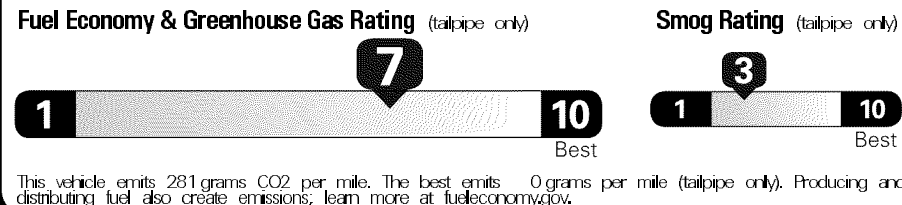

3.1 gallons per 100 miles

You save \$1,250

in fuel costs over 5 years

compared to the average new vehicle.

Annual fuel Cost

\$ 1,100

Actual results will vary for many reasons, including driving conditions and how you drive and maintain your vehicle. The average new vehicle gets 27 MPG and costs \$6,750 to fuel over 5 years. Cost estimates are based on 15,000 miles per year at \$2.40 per gallon. MPGe is miles per gasoline gallon equivalent. Vehicle emissions are a significant cause of climate change and smog.