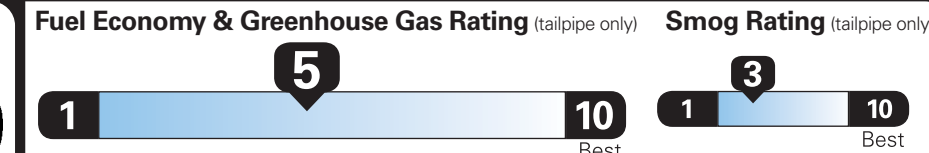

This vehicle emits 370 grams CO₂ per mile. The best emits 0 grams per mile (tailpipe only). Producing and distributing fuel also create emissions; learn more at fueleconomy.gov.

Actual results will vary for many reasons, including driving conditions and how you drive and maintain your vehicle. The average new vehicle gets 27 MPG and costs $6,750 to fuel over 5 years. Cost estimates are based on 15,000 miles per year at $2.40 per gallon. MPGe is miles per gasoline gallon equivalent. Vehicle emissions are a significant cause of climate change and smog.

fueleconomy.gov

Calculate personalized estimates and compare vehicles

GOVERNMENT 5-STAR SAFETY RATINGS

Overall Vehicle Score ★★★★★

Based on the combined ratings of frontal, side and rollover. Should ONLY be compared to other vehicles of similar size and weight.

Frontal Crash Driver Passenger ★★★★★ ★★★★★

Based on the risk of injury in a frontal impact. Should ONLY be compared to other vehicles of similar size and weight.

Side Crash Front seat Rear seat ★★★★★ ★★★★★

Based on the risk of injury in a side impact.

Rollover ★★★★★

Based on the risk of rollover in a single-vehicle crash.

Star ratings range from 1 to 5 stars (★★★★★), with 5 being the highest. Source: National Highway Traffic Safety Administration (NHTSA). www.safercar.gov or 1-888-327-4236

SYNC® CONNECT POWERED BY FORDPASS™

With a SYNC Connect-equipped vehicle, you can use FordPass to:

- Remotely start, lock and unlock your vehicle.
- Schedule specific times to remotely start your vehicle.
- Locate your parked vehicle.
- Check vehicle fuel level and approximate mileage from your smartphone.
- Set up your vehicle's complimentary 3 month or 3GB Wi-Fi® hotspot trial.

Learn more at FordPass.com
SYNC Connect includes service for five years from the vehicle sale date as recorded by the dealer.

Scan this code to experience this vehicle or text 1FJUA89115 to 48028 or Visit ford.com/windowsticker

Standard messaging & data plan rates may apply.

	RAMP ONE		TOTAL MSRP $30,945.00
	CR2L		
	RAMP TWO	FINAL ASSEMBLY PLANT	This label is affixed pursuant to the Federal Automobile Information Disclosure Act. Gasoline, License, and Title Fees, State and Local taxes are not included. Dealer installed options or accessories are not included unless listed above.
		LOUISVILLE	
	METHOD OF TRANSP.	ITEM #: 27-Z400 O/T 2	
	CONVOY	HL132 N RB 2X 815 002694 11 13 17