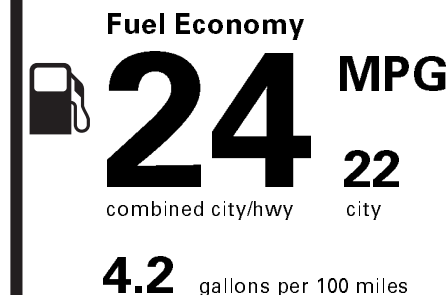

PRICE INFORMATION

BASE PRICE	\$29,355.00
TOTAL OPTIONS/OTHER	595.00
TOTAL VEHICLE & OPTIONS/OTHER	29,950.00
DESTINATION & DELIVERY	995.00

EPA DOT Fuel Economy and Environment

Gasoline Vehicle

Small SUVs range from 18 to 34 MPG. The best vehicle rates 136 MPGe.