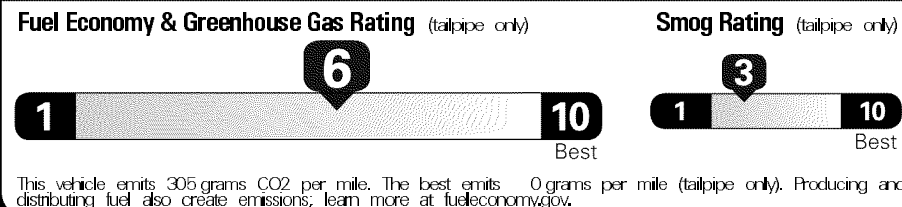

MANUFACTURER'S SUGGESTED RETAIL PRICE **$24,350.00**

OPTIONAL EQUIPMENT

1. FE 50 State Emissions
   XL XLE Premium Package: Integrated Fog Lights, Smart Key System with Push Button Start, Blind Spot Monitor with Integrated Rear Cross Traffic Alert, Auto Fold Outside Mirrors, Puddle Lamp with "Toyota C-HR" Projection, Front Seat Heaters, and Driver Power Lumbar
   CF. Carpeted Floor Mats/Cargo Mat 194.00
   DK. Preferred Owner's Portfolio
   EF. Rear Bumper Protector 79.00

Original - Copy
Created on 2018-05-17 05:45:18 (UTC)

EPA DOT Fuel Economy and Environment

Gasoline Vehicle

Fuel Economy
29 **27** **31** **MPG**
combined city/hwy city highway
3.4 gallons per 100 miles
Compacts range from 14 to 107 MPG. The best vehicle rates 136 MPGe.

You save $500
in fuel costs over 5 years compared to the average new vehicle.

Annual fuel cost $1,250

Actual results will vary for many reasons, including driving conditions and how you drive and maintain your vehicle. The average new vehicle gets 27 MPG and costs $6,750 to fuel over 5 years. Cost estimates are based on 15,000 miles per year at $2.40 per gallon. MPGe is miles per gasoline gallon equivalent. Vehicle emissions are a significant cause of climate change and smog.

fueleconomy.gov
Calculate personalized estimates and compare vehicles

DELIVERY, PROCESSING AND HANDLING FEE 995.00

TOTAL $25,618.00

The New Vehicle Limited Warranty provides 3-year/36,000 mile basic coverage, 5-year/60,000 mile powertrain coverage, plus 5-year/unlimited mile corrosion perforation coverage. See Warranty and Maintenance Guide for details. An extended service contract may be available for the vehicle. Ask dealer for details. Manufacturer's suggested retail price includes manufacturer's recommended pre-delivery service. Gasoline, license and title fees, applicable federal, state and local taxes and dealer and distributor installed options and accessories are not included in the manufacturer's suggested retail price.

ToyotaCare, which covers normal factory scheduled maintenance for two years or 25,000 miles, whichever occurs first, is included as part of the sales price of the vehicle for qualifying buyers. See participating dealer for eligibility and coverage details.

Delivered by Truck to: 04344
VENTURA TOYOTA
6360 AUTO CENTER DR
VENTURA CA93003