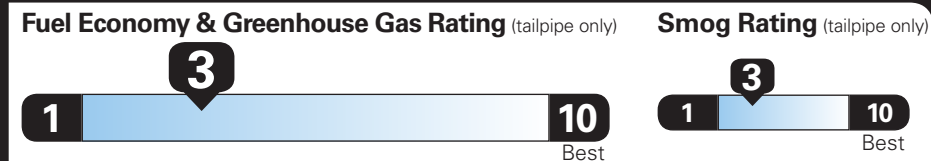

TOTAL VEHICLE & OPTIONS \$87,355.00
DESTINATION CHARGE 1,295.00

TOTAL VEHICLE PRICE* \$88,650.00

EPA DOT Fuel Economy and Environment

Gasoline Vehicle

Fuel Economy
17 MPG
combined city/hwy
14 city
21 highway
5.9 gallons per 100 miles

Standard SUVs range from 13 to 93 MPG. The best vehicle rates 136 MPGe.

You spend \$6,250 more in fuel costs over 5 years compared to the average new vehicle. G J W

Annual fuel cost \$2,650

Actual results will vary for many reasons, including driving conditions and how you drive and maintain your vehicle. The average new vehicle gets 27 MPG and costs \$7,000 to fuel over 5 years. Cost estimates are based on 15,000 miles per year at \$3.00 per gallon. MPGe is miles per gasoline gallon equivalent. Vehicle emissions are a significant cause of climate change and smog.