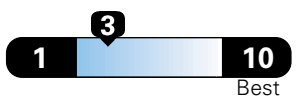

Actual results will vary for many reasons, including driving conditions and how you drive and maintain your vehicle. The average new vehicle gets 27 MPG and cost $6,750 to fuel over 5 years. Cost estimates are based on 15,000 miles per year at $2.40 per gallon. MPGe is miles per gasoline gallon equivalent. Vehicle emissions are a significant cause of climate change and smog.

fuel economy.gov

Calculate personalized estimates and compare vehicles