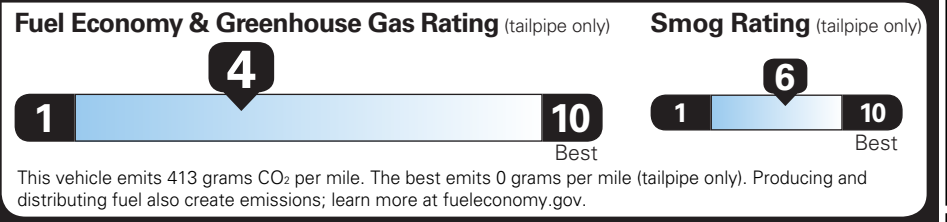

TOTAL OPTIONS	\$616.25
TOTAL VEHICLE & OPTIONS	\$28,316.25
DESTINATION CHARGE	1,195.00

TOTAL VEHICLE PRICE* \$29,511.25

EPA DOT Fuel Economy and Environment

Gasoline Vehicle

Fuel Economy

22 MPG combined city/hwy
 19 MPG city
 25 MPG highway

4.5 gallons per 100 miles

You spend \$1,750 more in fuel costs over 5 years compared to the average new vehicle.

Small pickup trucks range from 17 to 23 MPG. The best vehicle rates 141 MPGe.

Annual fuel COST \$1,850