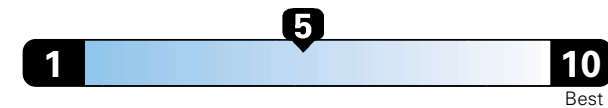

This vehicle emits 357 grams CO2 per mile. The best emits 0 grams per mile (tailpipe only). Producing and distributing fuel also creates emissions; learn more at fuel economy.gov.

Actual results will vary for many reasons, including driving conditions and how you drive and maintain your vehicle. The average new vehicle gets 27 MPG and cost $7,500 to fuel over 5 years. Cost estimates are based on 15,000 miles per year at $2.70 per gallon. MPGe is miles per gasoline gallon equivalent. Vehicle emissions are a significant cause of climate change and smog.

fuel economy.gov

Calculate personalized estimates and compare vehicles