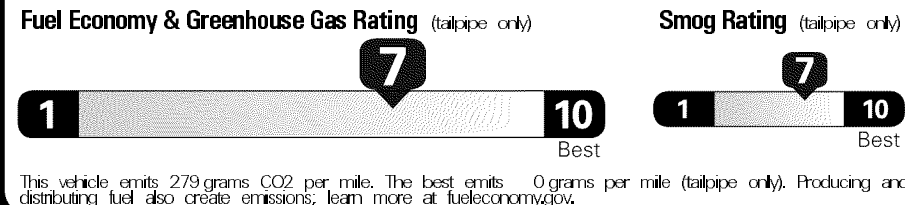

EXTERIOR
- 18-in Black Machined-Finish Alloy Wheels
- Bi-LED Combination Headlights w/Auto On/Off Feature
- LED DRLs w/On/Off Feature
- Black Front Grille w/Sport Mesh Insert
- Single Exhaust w/Dual Chrome Tips

INTERIOR
- Audio - 7-in Touchscreen, 6 Speakers, HandsFree Bluetooth Phone/Music, USB Media Port, 2 USB Charge-Ports, SiriusXM w/3-Month All Access Trial, Android Auto & Apple CarPlay Compatible
- 4.2-in TFT Multi-Information Display
- Sport Fabric SofTex-Trimmed Seats
- Power Driver Seat w/Lumbar Support
- Auto Climate Control
- Remote Keyless Entry System

- For Full Product Details Please Visit Toyota.com/camry

MANUFACTURER'S SUGGESTED RETAIL PRICE $26,485.00

OPTIONAL EQUIPMENT
FE 50 State Emissions
H6 RENT A CAR PROGRAM
H8 Fleet Credit
XX Drop Ship Indicator

Created on 2021-05-19 06:13:33 (UTC)

EPA DOT Fuel Economy and Environment

Gasoline Vehicle

Fuel Economy
32 MPG
Midsize Cars range from 14 to 142 MPG. The best vehicle rates 141 MPGe.
28 39
combined city/hwy city highway
3.1 gallons per 100 miles

You save $1,250
in fuel costs over 5 years compared to the average new vehicle.

Annual fuel Cost $1,250

fuel economy.gov
Calculate personalized estimates and compare vehicles

DELIVERY, PROCESSING AND HANDLING FEE 995.00

TOTAL $27,480.00

The New Vehicle Limited Warranty provides 3-year/36,000 mile basic coverage, 5-year/60,000 mile powertrain coverage, plus 5-year/unlimited mile corrosion perforation coverage. See Warranty and Maintenance Guide for details. An extended service contract may be available for the vehicle. Ask dealer for details. Manufacturer's suggested retail price includes manufacturer's recommended pre-delivery service. Gasoline, license and title fees, applicable federal, state and local taxes and dealer and distributor installed options and accessories are not included in the manufacturer's suggested retail price.

ToyotaCare, which covers normal factory scheduled maintenance for two years or 25,000 miles, whichever occurs first, is included as part of the sales price of the vehicle for qualifying buyers. See participating dealer for eligibility and coverage details.

Dealer Name / Address: 09163
HEADQUARTER TOYOTA
5895 N.W. 167TH STREET
HIALEAH FL33015

Delivered by Truck to: 20937
ENTERPRISE RAC-CHELSEA MA
ATTN: STEPHANIE SPUNT
324 MARGINAL ST
CHELSEA MA02150