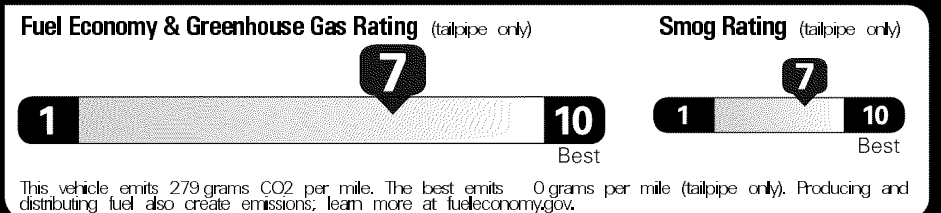

1. **EXTERIOR**
- 18-in Black Machined-Finish Alloy Wheels
  - Bi-LED Combination Headlights w/Auto On/Off Feature
  - LED DRLs w/On/Off Feature
  - Black Front Grille w/Sport Mesh Insert
  - Single Exhaust w/Dual Chrome Tips

1. **INTERIOR**
2. Audio - 7-in Touchscreen, 6 Speakers, HandsFree Bluetooth Phone/Music, USB Media Port, 2 USB Charge-Ports, SiriusXM w/3-Month All Access Trial, Android Auto & Apple CarPlay Compatible
   - 4.2-in TFT Multi-Information Display
   - Sport Fabric SofTex-Trimmed Seats
   - Power Driver Seat w/Lumbar Support
   - Auto Climate Control
   - Remote Keyless Entry System

- For Full Product Details Please Visit Toyota.com/camry

MANUFACTURER'S SUGGESTED RETAIL PRICE $26,560.00

1. **OPTIONAL EQUIPMENT**
2. FE 50 State Emissions
   - H6 RENT A CAR PROGRAM
   - H8 Fleet Credit
   - XX Drop Ship Indicator

Original - Copy

Created on 2021-05-28 06:28:47 (UTC)

EPA DOT Fuel Economy and Environment

Gasoline Vehicle

Fuel Economy

32 MPG
combined city/hwy

28 city 39 highway

3.1 gallons per 100 miles

Midsized Cars range from 14 to 142 MPG. The best vehicle rates 141 MPGe.

You save $1,250
in fuel costs over 5 years compared to the average new vehicle.

Annual fuel cost $1,250

Actual results will vary for many reasons, including driving conditions and how you drive and maintain your vehicle. The average new vehicle gets 27 MPG and costs $7,500 to fuel over 5 years. Cost estimates are based on 15,000 miles per year at $2.70 per gallon. MPGe is miles per gasoline gallon equivalent. Vehicle emissions are a significant cause of climate change and smog.

fuelconomy.gov
Calculate personalized estimates and compare vehicles

DELIVERY, PROCESSING AND HANDLING FEE 995.00

TOTAL $27,555.00

The New Vehicle Limited Warranty provides 3-year/36,000 mile basic coverage, 5-year/60,000 mile powertrain coverage, plus 5-year/unlimited mile corrosion perforation coverage. See Warranty and Maintenance Guide for details. An extended service contract may be available for the vehicle. Ask dealer for details. Manufacturer's suggested retail price includes manufacturer's recommended pre-delivery service. Gasoline, license and title fees, applicable federal, state and local taxes and dealer and distributor installed options and accessories are not included in the manufacturer's suggested retail price.

ToyotaCare, which covers normal factory scheduled maintenance for two years or 25,000 miles, whichever occurs first, is included as part of the sales price of the vehicle for qualifying buyers. See participating dealer for eligibility and coverage details.

Dealer Name / Address: 09163 HEADQUARTER TOYOTA 5895 N.W. 167TH STREET HIALEAH FL33015
Delivered by Truck to: 04841 AVIS 552 REED STREET SANTA CLARA CA95131