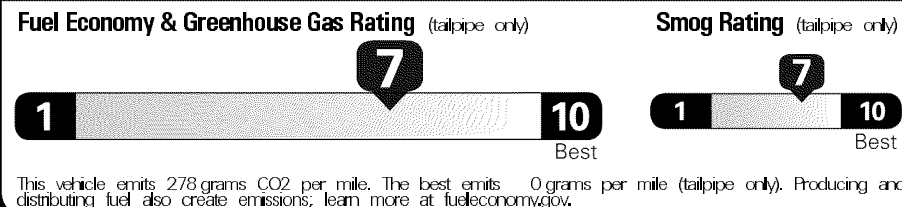

EXTERIOR
- 17" Alloy Wheels with P215/55R17 Tires
- Bi-LED Combination Headlights w/Auto On/Off Feature
- LED DRLs w/On/Off Feature
- Dark Gray Front Grille
- Color-Keyed Power Outside Mirrors

INTERIOR
- Entune 3.0 Audio w/App Suite
- 7" Touch Screen, 6 Speakers, HandsFree Bluetooth Phone/Music, USB Media Port, Siri Eyes Free, Apple CarPlay Compatible
- 8-Way Power Driver Seat w/Lumbar Support
- 60/40 split fold-down rear seat
- Steering Wheel w/Audio and Bluetooth Hands-Free Phone & Voice Command Cntrls
- Backup Camera w/Projected Path
- 4.2" TFT Multi-Information Display
- Remote Keyless Entry System

MANUFACTURER'S SUGGESTED RETAIL PRICE $24,450.00

OPTIONAL EQUIPMENT
FE 50 State Emissions
H6 RENT A CAR PROGRAM
H8 Fleet Credit
CF. Carpet /Trunk Mat Set 264.00

Original - Copy

Created on 2019-04-02 07:33:06 (UTC)

EPA DOT Fuel Economy and Environment

Gasoline Vehicle

Fuel Economy
32 MPG
28 39
combined city/hwy city highway
3.1 gallons per 100 miles

Midsized Cars range from 12 to 136 MPG. The best vehicle rates 136 MPGe.

You save $1,000
in fuel costs over 5 years compared to the average new vehicle.

Annual fuel Cost $1,200

Actual results will vary for many reasons, including driving conditions and how you drive and maintain your vehicle. The average new vehicle gets 27 MPG and costs $7,000 to fuel over 5 years. Cost estimates are based on 15,000 miles per year at $2.55 per gallon. MPGe is miles per gasoline gallon equivalent. Vehicle emissions are a significant cause of climate change and smog.

fuelconomy.gov
Calculate personalized estimates and compare vehicles

DELIVERY, PROCESSING AND HANDLING FEE 930.00

TOTAL $25,644.00

The New Vehicle Limited Warranty provides 3-year/36,000 mile basic coverage, 5-year/60,000 mile powertrain coverage, plus 5-year/unlimited mile corrosion perforation coverage. See Warranty and Maintenance Guide for details. An extended service contract may be available for the vehicle. Ask dealer for details. Manufacturer's suggested retail price includes manufacturer's recommended pre-delivery service. Gasoline, license and title fees, applicable federal, state and local taxes and dealer and distributor installed options and accessories are not included in the manufacturer's suggested retail price.

ToyotaCare, which covers normal factory scheduled maintenance for two years or 25,000 miles, whichever occurs first, is included as part of the sales price of the vehicle for qualifying buyers. See participating dealer for eligibility and coverage details.

Dealer Name / Address: 42057 TOYOTA OF IRVING 1999 WEST AIRPORT FRWY. IRVING TX75062
Delivered by Truck to: 14677 HERTZ RAC 2302 S AIRPORT FRONTAGE DES MOINES IA50321