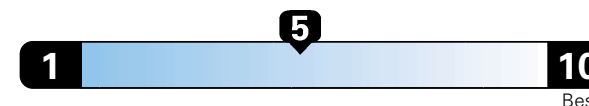

ALFA ROMEO GIULIA AWD

2018 MODEL YEAR

THIS VEHICLE IS MANUFACTURED TO MEET SPECIFIC UNITED STATES REQUIREMENTS. THIS VEHICLE IS NOT MANUFACTURED FOR SALE OR REGISTRATION OUTSIDE OF THE UNITED STATES.

MANUFACTURER'S SUGGESTED RETAIL PRICE OF THIS MODEL INCLUDING DEALER PREPARATION

Base Price: **$39,995**

ALFA GIULIA AWD

Exterior Color: Vesuvio Gray Metallic Exterior Paint

Interior Color: Black Interior Color w/Dark Gray Accent Stitching

Interior: Leather Seats

Engine: 2.0L 280HP Direct Injection I4 Turbo Engine

Transmission: 8-Speed Automatic Transmission

STANDARD EQUIPMENT (UNLESS REPLACED BY OPTIONAL EQUIPMENT)

FUNCTIONAL/SAFETY FEATURES

- Dual Advanced Front Airbags
- Supplemental Side-Curtain Front and Rear Airbags
- LATCH Ready Child Seat Anchor System
- Rear Back-up Camera
- Rear Parking Assist Sensors
- Passive Entry / Keyless Go
- Remote-Start System
- Stop / Start System
- Alfa DNA Drive Mode System
- Sport Suspension
- Carbon Fiber Drive Shaft
- Cruise Control
- Power Folding Heated Mirrors
- Rain-Sensitive Windshield Wipers
- Engine Cover with Alfa Romeo Script
- Remote Trunk Lid Release

INTERIOR FEATURES

- 6.5-Inch AM / FM Radio with Bluetooth®
- Pre-Wired for Apple Carplay®/Google Android Auto™
- 8-Speaker Audio System
- Cluster 7.0-Inch TFT Color Display
- USB Media Input Hub w/ Aux
- 12-Volt Center Console Power Outlet
- 6-Way Driver / Passenger Seats
- Driver / Passenger Power 4-Way Lumbar Adjust
- 40 / 20 / 40 Rear Seat with Ski Pass-Through
- Leather-Wrapped Flat Bottom Steering Wheel
- Alfa Romeo Bright Door Sills
- Ambient Lighting Package
- Auto-Dimming Rear View Inside Mirror
- A/C Auto Temperature Control with Dual Zone Control
- Driver Side Instrument Panel Storage Bin

EXTERIOR FEATURES

- 17-Inch x 7.5-Inch 10-Spoke Aluminum Wheels