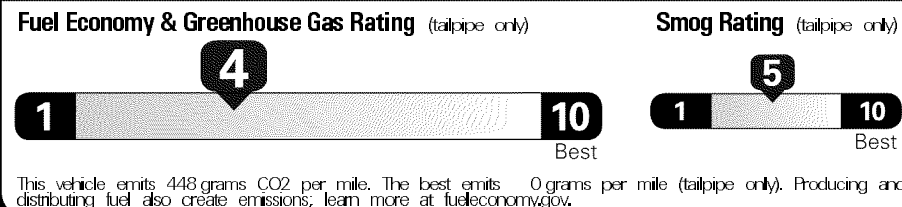

MANUFACTURER'S SUGGESTED RETAIL PRICE **$37,375.00**

OPTIONAL EQUIPMENT

FE	50 State Emissions	
6B.	TRD Shift Knob	140.00
3F.	TRD Air Filter	90.00
2T.	All-Weather Flr Liner/Door Sill Protector	248.00
WL.	Wheel Locks (Alloy)	80.00
T7.	Black Tailgate Emblem	99.00
RT.	Mini Tie Down Loop	45.00
MF.	Mudguards	129.00
E5.	Exhaust Tip	90.00
DK.	Preferred Owner's Portfolio	

Original - Copy
Created on 2019-08-16 05:19:25 (UTC)

EPA DOT Fuel Economy and Environment

Gasoline Vehicle

Fuel Economy
20 MPG
Small Pickups range from 17 to 23 MPG. The best vehicle rates 136 MPGe.
18 22
combined city/hwy city highway
5.0 gallons per 100 miles

You spend $2,500
more in fuel costs over 5 years compared to the average new vehicle.

Annual fuel Cost
$ 1,900

Actual results will vary for many reasons, including driving conditions and how you drive and maintain your vehicle. The average new vehicle gets 27 MPG and costs $7,000 to fuel over 5 years. Cost estimates are based on 15,000 miles per year at $2.55 per gallon. MPGe is miles per gasoline gallon equivalent. Vehicle emissions are a significant cause of climate change and smog.

fuelconomy.gov
Calculate personalized estimates and compare vehicles

DELIVERY, PROCESSING AND HANDLING FEE 1,095.00

TOTAL $39,391.00

The New Vehicle Limited Warranty provides 3-year/36,000 mile basic coverage, 5-year/60,000 mile powertrain coverage, plus 5-year/unlimited mile corrosion perforation coverage. See Warranty and Maintenance Guide for details. An extended service contract may be available for the vehicle. Ask dealer for details. Manufacturer's suggested retail price includes manufacturer's recommended pre-delivery service. Gasoline, license and title fees, applicable federal, state and local taxes and dealer and distributor installed options and accessories are not included in the manufacturer's suggested retail price.

ToyotaCare, which covers normal factory scheduled maintenance for two years or 25,000 miles, whichever occurs first, is included as part of the sales price of the vehicle for qualifying buyers. See participating dealer for eligibility and coverage details.

Delivered by Truck to: 04283
TOYOTA OF PASADENA
3600 E. FOOTHILL BLVD.
PASADENA CA91107