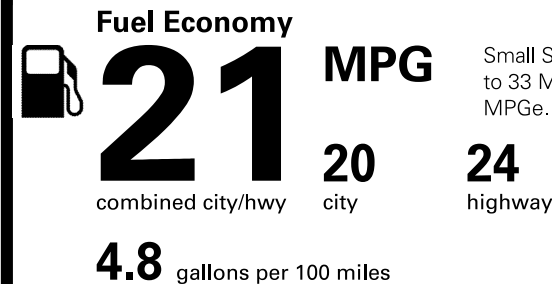

Destination Charge **\$865.00**

Total Price: \$33,290.00

Fuel, license, title fees, taxes and dealer-installed accessories are not included.

PARTS CONTENT INFORMATION

FOR VEHICLES IN THIS CARLINE:	FOR THIS VEHICLE:
U.S./CANADIAN	FINAL ASSEMBLY POINT:
PARTS CONTENT: 1%	WOLFSBURG, GERMANY
MAJOR SOURCES OF FOREIGN	COUNTRY OF ORIGIN:
PARTS CONTENT:	ENGINE: HUNGARY
GERMANY: 48%	TRANSMISSION: JAPAN
HUNGARY: 16%	

NOTE: PARTS CONTENT DOES NOT INCLUDE FINAL ASSEMBLY, DISTRIBUTION OR OTHER NON-PARTS COSTS.

EPA DOT Fuel Economy and Environment

Gasoline Vehicle

Small Sport Utility Vehicles range from 18 to 33 MPG. The best vehicle rates 119 MPGe.