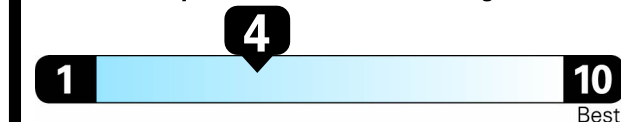

2017 Tiguan 2.0T Wolfsburg Edition w/ 4Motion®

Reflex Silver Metallic Exterior

Black Leatherette Interior

STANDARD FEATURES (unless replaced by options)

PERFORMANCE

- 2.0L TSI® DOHC 16V TURBO 4-CYLINDER DIRECT INJECTION ENGINE
- 4MOTION® ALL-WHEEL-DRIVE
- FOUR-WHEEL INDEPENDENT SUSPENSION

SAFETY FEATURES

- FRONT & SIDE AIRBAG SUPPLEMENTAL RESTRAINT SYSTEMS FOR DRIVER & FRONT PASSENGER
- SIDE CURTAIN PROTECTION® HEAD IMPACT AIRBAGS
- 3-POINT SAFETY BELTS, ALL SEATING POSITIONS
- ANTI-LOCK BRAKING SYSTEM (ABS) W/ DISC BRAKES
- ELECTRONIC STABILITY CONTROL (ESC)
- INTELLIGENT CRASH RESPONSE SYSTEM (ICRS)
- LOWER ANCHORS & TETHERS FOR CHILDREN (LATCH)
- TIRE PRESSURE MONITORING SYSTEM (TPMS)

EXTERIOR

- 17" ALLOY WHEELS W/ ALL-SEASON TIRES
- AUTOMATIC HEADLIGHTS W/ DAYTIME RUNNING LIGHTS (DRL)
- HEATED, FOLDABLE, POWER ADJUSTABLE SIDE MIRRORS
- RAIN-SENSING FRONT WIPERS W/ HEATED WASHER NOZZLES
- CHROME ROOF RAILS, WINDOW TRIM & PROTECTIVE SIDE MOLDINGS
- PANORAMIC, POWER SUNROOF

INTERIOR

- CLIMATIC MANUAL CLIMATE CONTROL
- LEATHER-TRIMMED, MULTI-FUNCTION STEERING WHEEL
- HEATED POWER DRIVER'S SEAT W/ LUMBAR SUPPORT
- HEATED MANUAL FRONT PASSENGER SEAT W/ POWER RECLINE
- SPLIT-FOLDING, SLIDE & RECLINE REAR SEAT W/ ARMREST
- LEATHERETTE SEATING SURFACES
- CENTER CONSOLE W/ CUP HOLDERS, ARMREST & STORAGE
- CARPETED FLOOR MATS, FRONT & REAR
- FRONT READING LIGHTS & ILLUMINATED VANITY MIRRORS
- AUTO-DIMMING INTERIOR REARVIEW MIRROR
- POWER WINDOWS W/ AUTO UP/DOWN
- ELECTRIC PARKING BRAKE

TECHNOLOGY