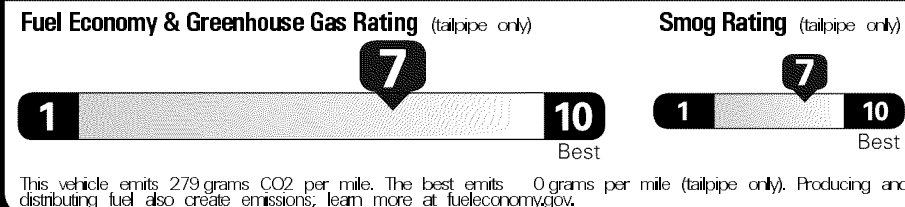

SAFETY & CONVENIENCE

- Toyota Safety Sense 2.5+: Pre-Collision Sys w/Pedestrian Detection, Dynamic Radar Cruise Control, Lane Departure Alert w/Steering Assist, Lane Tracing Assist, Automatic High Beams, Road Sign Assist
- Star Safety System
- Backup Camera
- Safety Connect w/ 1-Year Trial

EXTERIOR

- 18-in Black Machined-Finish Alloy Wheels
- Bi-LED Combination Headlights w/Auto On/Off Feature
- LED DRLs w/On/Off Feature
- Black Front Grille w/Sport Mesh Insert
- Single Exhaust w/Dual Chrome Tips

INTERIOR

- Audio - 7-in Touchscreen, 6 Speakers, HandsFree Bluetooth Phone/Music, USB Media Port, 2 USB Charge-Ports, SiriusXM w/3-Month All Access Trial, Android Auto & Apple CarPlay Compatible
- 4.2-in TFT Multi-Information Display
- Sport Fabric SofTex-Trimmed Seats
- Power Driver Seat w/Lumbar Support
- Auto Climate Control
- Remote Keyless Entry System

MANUFACTURER'S SUGGESTED RETAIL PRICE $26,560.00

OPTIONAL EQUIPMENT

- FE 50 State Emissions
- H6 RENT A CAR PROGRAM
- H8 Fleet Credit

- For Full Product Details Please Visit Toyota.com/camry

Created on 2021-07-15 06:42:39 (UTC)

EPA DOT Fuel Economy and Environment

Gasoline Vehicle

Fuel Economy
32 MPG
Midsize Cars range from 14 to 142 MPG. The best vehicle rates 141 MPGe.
28 39
combined city/hwy city highway
3.1 gallons per 100 miles

You save $1,250
in fuel costs over 5 years compared to the average new vehicle.

Annual fuel Cost
$ 1,250

Actual results will vary for many reasons, including driving conditions and how you drive and maintain your vehicle. The average new vehicle gets 27 MPG and costs $7,500 to fuel over 5 years. Cost estimates are based on 15,000 miles per year at $2.70 per gallon. MPGe is miles per gasoline gallon equivalent. Vehicle emissions are a significant cause of climate change and smog.

fuelconomy.gov
Calculate personalized estimates and compare vehicles

DELIVERY, PROCESSING AND HANDLING FEE 995.00

TOTAL $27,555.00

The New Vehicle Limited Warranty provides 3-year/36,000 mile basic coverage, 5-year/60,000 mile powertrain coverage, plus 5-year/unlimited mile corrosion perforation coverage. See Warranty and Maintenance Guide for details. An extended service contract may be available for the vehicle. Ask dealer for details. Manufacturer's suggested retail price includes manufacturer's recommended pre-delivery service. Gasoline, license and title fees, applicable federal, state and local taxes and dealer and distributor installed options and accessories are not included in the manufacturer's suggested retail price.

ToyotaCare, which covers normal factory scheduled maintenance for two years or 25,000 miles, whichever occurs first, is included as part of the sales price of the vehicle for qualifying buyers. See participating dealer for eligibility and coverage details.

Dealer Name / Address: 42095
FRED HAAS TOYOTA WORLD
20400 INTERSTATE 45 NORTH
SPRING TX77373

Delivered by Truck to: 04932
VANGUARD PDI-SF AIRPORT
778 BURLWAY ROAD
BURLINGAME CA94010