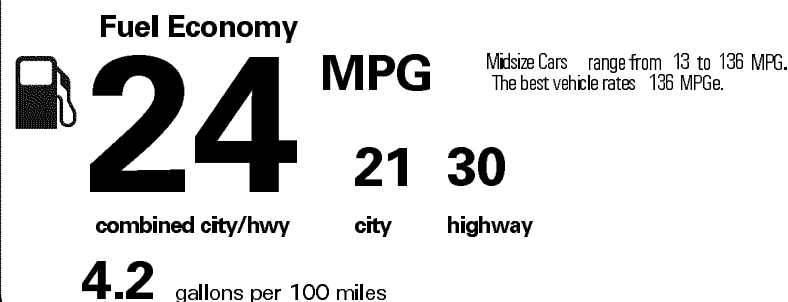

\$38,900.00

Not Original - Copy

Created on 2017-11-04 08:32:45 (UTC)

EPA DOT Fuel Economy and Environment

Gasoline Vehicle

You spend \$ 750 more in fuel costs over 5 years compared to the average new vehicle.