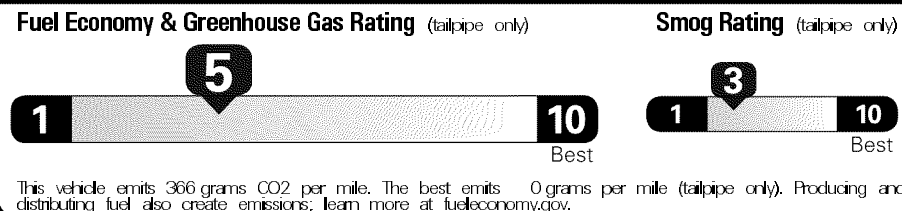

You spend $ 750 more in fuel costs over 5 years compared to the average new vehicle.

Annual fuel cost $ 1,500