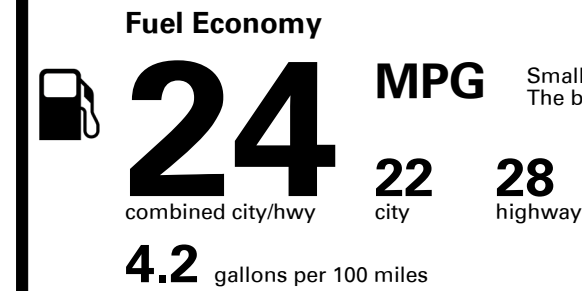

EMISSIONS:
This vehicle is certified to meet emission requirements in all 50 states

Inland Freight & Handling : \$1,350.00

TOTAL PRICE: \$53,555.00

42 A

EPA DOT Fuel Economy and Environment

Gasoline Vehicle

Small SUVs range from 14 to 118 MPG. The best vehicle rates 140 MPGe.

You spend \$3,750
more in fuel costs over 5 years
compared to the average new vehicle.

Annual fuel cost \$2,700

Fuel Economy & Greenhouse Gas Rating (tailpipe only)