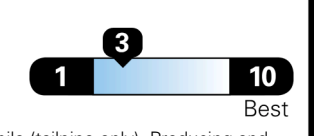

Smog Rating (tailpipe only)

This vehicle emits 447 grams CO₂ per mile. The best emits 0 grams per mile (tailpipe only). Producing and distributing fuel also create emissions; learn more at fueleconomy.gov.

Actual results will vary for many reasons, including driving conditions and how you drive and maintain your vehicle. The average new vehicle gets 27 MPG and costs $6,500 to fuel over 5 years. Cost estimates are based on 15,000 miles per year at $ 2.95 per gallon. MPGe is miles per gasoline gallon equivalent. Vehicle emissions are a significant cause of climate change and smog.

fueleconomy.gov

Calculate personalized estimates and compare vehicles