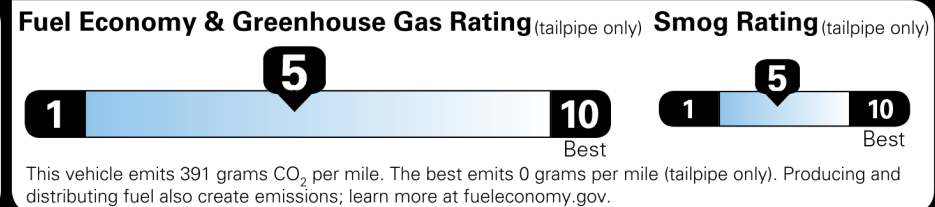

EPA DOT Fuel Economy and Environment

Gasoline Vehicle

Fuel Economy

23 MPG Small SUVs range from 14 to 129 MPG. The best vehicle rates 142 MPGe.

20 city **27** highway

4.3 gallons per 100 miles

You spend $1,250 more in fuel costs over 5 years compared to the average new vehicle.

Annual fuel cost $1,550