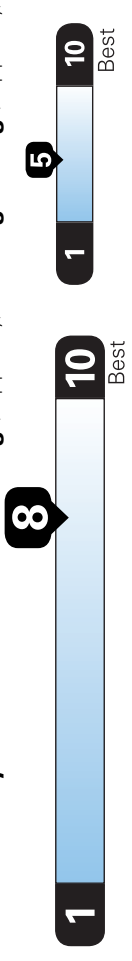

Convenience Features (cont'd)

- Front assist grips
- Glove box

Safety & Security

- Forward Collision Mitigation system (FCM) with Pedestrian Detection
- Hill Start Assist (HSA)
- Anti-lock Braking System (ABS) with Electronic Brakeforce Distribution (EBD) and brake assist
- Active Stability Control (ASC)
- Tire Pressure Monitoring System (TPMS)
- Advanced dual-stage front airbags
- Side curtain airbags
- Driver knee airbag
- Three-point seatbelts for all seating positions
- Adjustable front-seat shoulder belt anchors
- LATCH (Lower Anchors and Tethers for Children)
- Child safety rear door locks
- Anti-theft engine immobilizer
- RISE body construction

Additional Equipment

1. **Full tank of gas**
2. Fog Lights (Halogen)
   - Fog Lights, Halogen
3. **Welcome Package**
4. Carpeted floor mats and portfolio
   - Touch Up Paint Pen
5. **Accy Armrest Console**

INCLUDED	
	$245.00
	$155.00
	$190.00

EPA DOT Fuel Economy and Environment

Gasoline Vehicle

Fuel Economy

37 MPG
combined city/hwy

35 city

41 highway

Compact Cars range from 14 to 114 MPG.
The best vehicle rates 142 MPGe.

You save $1,750
in fuel costs over 5 years compared to the average new vehicle.

2.7 gallons per 100 miles

Annual fuel cost

$950

Fuel Economy & Greenhouse Gas Rating (tailpipe only)

This vehicle emits 235 grams CO₂ per mile. The best emits 0 grams per mile (tailpipe only). Producing and distributing fuel also create emissions; learn more at fueleconomy.gov.

Actual results will vary for many reasons, including driving conditions and how you drive and maintain your vehicle. The average new vehicle gets 27 MPG and costs $6500 to fuel over 5 years. Cost estimates are based on 15000 miles per year at $2.35 per gallon. MPGe is miles per gasoline gallon equivalent. Vehicle emissions are a significant cause of climate change and smog.

fueleconomy.gov

Calculate personalized estimates and compare vehicles

Smartphone QR Code

10-year

100,000-mile LIMITED POWERTRAIN WARRANTY

10 YEAR / **100,000** MILE POWERTRAIN ANTI-CORROSION/PERFORATION
5 YEAR / **60,000** MILE BUMPER-TO-BUMPER ROADSIDE ASSISTANCE

Parts Content Information

For vehicles in this carline:
U.S./Canadian Parts Content: Major Sources of Foreign Parts Content: **0%**
THAILAND 89%

For this vehicle:
Final Assembly Point: **CHONBURI, THAILAND**

Country of Origin: **THAILAND**
Engine: **THAILAND**
Transmission: **THAILAND**

Note: Parts content does not include final assembly, distribution, or other non-parts costs.

GOVERNMENT 5-STAR SAFETY RATINGS

Overall Vehicle Score ★ ★ ★ ★ ★
Based on the combined ratings of frontal, side and rollover. Should ONLY be compared to other vehicles of similar size and weight.

Frontal Crash ★ ★ ★ ★ ★
Driver ★ ★ ★ ★ ★
Passenger ★ ★ ★ ★ ★

Based on the risk of injury in a frontal impact. Should ONLY be compared to other vehicles of similar size and weight.

Side Crash ★ ★ ★ ★ ★
Front seat ★ ★ ★ ★ ★
Rear seat ★ ★ ★ ★ ★

Based on the risk of injury in a side impact.

Rollover ★ ★ ★ ★ ★
Based on the risk of rollover in a single-vehicle crash.

Star ratings range from 1 to 5 stars (★ ★ ★ ★ ★) with 5 being the highest.
Source: National Highway Traffic Safety Administration (NHTSA).
www.safercar.gov or 1-888-327-4236

MSRP*:	$16,995.00
Total Additional Equipment:	$590.00
Subtotal:	$17,585.00
Destination/Handling:	$1,045.00
Total MSRP*:	$18,630.00

*MSRP (Manufacturer's Suggested Retail Price)

Cumulative Accessory Weight is 10.3 lbs

Method of Transport: TRUCK
Plant/Port of Entry: HUENEME, CA
VIN : ML32FUFJXNH06271
Route Code : TMP

Gasoline, license and title fees, applicable federal, state and local taxes and dealer and distributor installed options and accessories are not included in the manufacturer's suggested retail price. This label has been applied to this vehicle pursuant to federal law and cannot be moved or altered prior to delivery to the ultimate purchaser.