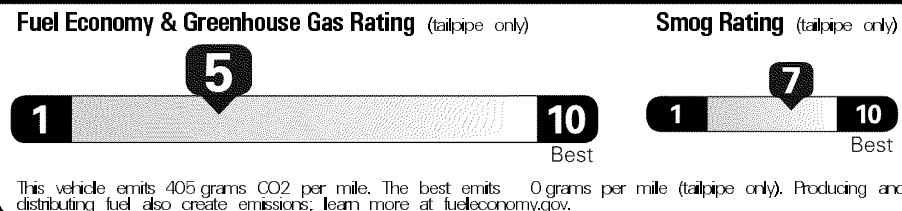

Actual results will vary for many reasons, including driving conditions and how you drive and maintain your vehicle. The average new vehicle gets 26 MPG and costs $7,000 to fuel over 5 years. Cost estimates are based on 15,000 miles per year at $2.45 per gallon. MPGe is miles per gasoline gallon equivalent. Vehicle emissions are a significant cause of climate change and smog.

fueleconomy.gov
Calculate personalized estimates and compare vehicles

SUB-TOTAL $56,484.00
DELIVERY, PROCESSING AND HANDLING FEE 995.00
TOTAL $57,479.00

GOVERNMENT 5-STAR SAFETY RATINGS

Overall Vehicle Score ★★★★★
Based on the combined ratings of frontal, side and rollover. Should ONLY be compared to other vehicles of similar size and weight.

Frontal Crash Driver Passenger ★★★★★
Based on the risk of injury in a frontal impact. Should ONLY be compared to other vehicles of similar size and weight.

Side Crash Front seat Rear seat ★★★★★
Based on the risk of injury in a side impact.

Rollover ★★★★★
Based on the risk of rollover in a single-vehicle crash.

Star ratings range from 1 to 5 stars (★★★★★) with 5 being the highest.
Source: National Highway Traffic Safety Administration (NHTSA)
www.safercar.gov or 1-888-327-4236

APPLICABLE FEDERAL TAXES NOT INCLUDED

Manufacturer's suggested retail price includes manufacturer's recommended pre-delivery service.
License and title fees, state, local and applicable federal taxes, and dealer installed options and accessories are not included in the manufacturer's suggested retail price.
LEXUS NEW VEHICLE LIMITED WARRANTY
Limited warranty coverage highlights include
^ 4YR / 50000 mile basic coverage
^ 6YR / 70000 mile powertrain coverage
^ 6YR / Unlimited mile corrosion perforation warranty
See your Warranty and Services Guide for details.
LEXUS IS PLEASED TO OFFER THE FOLLOWING OWNER SUPPORT PACKAGE WITH EACH NEW LEXUS
^ 24 hour, 365 day/yr. roadside assistance plan
^ Complimentary 1st and 2nd scheduled maintenance services
^ Lodging for emergency breakdown 100 miles from home
An extended service contract may be available for this vehicle. Ask dealer for details

041AL6 706 NO01 TMMC L499