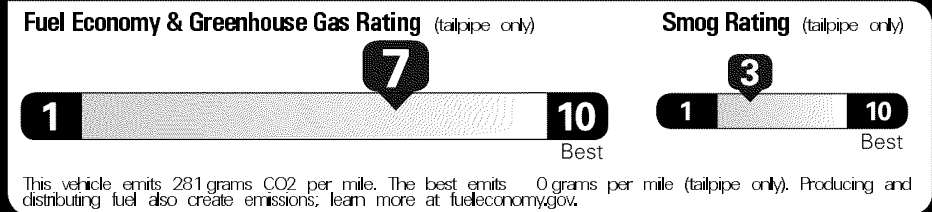

EXTERIOR

- Bi-LED Headlights
- LED Daytime Running Lights In Headlight
- Color-Keyed Heated Power Outside Mirrors

INTERIOR

- Premium Fabric-Trimmed 6-Way Adj Dr Seat
- 4-Way Adj Fr Pass Seat w/Seatback Pocket
- Entune Audio w/6.1-in Touch-screen incl Entune Multimedia Bundle (AUX/USB/BT/Adv Voice Recognition), Siri Eyes Free
- 3.5-in Monochrome TFT Multi-Info Display
- Integrated Backup Camera w/Projected Pth
- Steering Wheel w/ Audio & Bluetooth Hands-Free Phone Voice Command Controls
- Auto Climate Control w/ Pollen Filter and Push Button Controls
- Remote Keyless Entry System
- Power Door Locks and Windows

MANUFACTURER'S SUGGESTED RETAIL PRICE **$19,035.00**

OPTIONAL EQUIPMENT

FE 50 State Emissions
H6 RENT A CAR PROGRAM
H8 Fleet Credit
XX Drop Ship Indicator

Not Original - Copy

Created on 2018-03-01 09:19:59 (UTC)

EPA DOT Fuel Economy and Environment

Gasoline Vehicle

Fuel Economy
32 MPG
Midsize Cars range from 14 to 136 MPG. The best vehicle rates 136 MPGe.
28 36
combined city/hwy city highway
3.1 gallons per 100 miles

You save $1,250
in fuel costs over 5 years compared to the average new vehicle.

Annual fuel Cost
$ 1,100

Actual results will vary for many reasons, including driving conditions and how you drive and maintain your vehicle. The average new vehicle gets 27 MPG and costs $6,750 to fuel over 5 years. Cost estimates are based on 15,000 miles per year at $2.40 per gallon. MPGe is miles per gasoline gallon equivalent. Vehicle emissions are a significant cause of climate change and smog.

fuelconomy.gov
Calculate personalized estimates and compare vehicles

DELIVERY, PROCESSING AND HANDLING FEE 895.00

TOTAL $19,930.00

The New Vehicle Limited Warranty provides 3-year/36,000 mile basic coverage, 5-year/60,000 mile powertrain coverage, plus 5-year/unlimited mile corrosion perforation coverage. See Warranty and Maintenance Guide for details. An extended service contract may be available for the vehicle. Ask dealer for details. Manufacturer's suggested retail price includes manufacturer's recommended pre-delivery service. Gasoline, license and title fees, applicable federal, state and local taxes and dealer and distributor installed options and accessories are not included in the manufacturer's suggested retail price.

ToyotaCare, which covers normal factory scheduled maintenance for two years or 25,000 miles, whichever occurs first, is included as part of the sales price of the vehicle for qualifying buyers. See participating dealer for eligibility and coverage details.

Dealer Name / Address: 09163
HEADQUARTER TOYOTA
5895 N.W. 167TH STREET
HIALEAH FL33015

Delivered by Truck to: 34554
ALAMO/NATIONAL VANGUARD
18809 MAPLEWOOD AVENUE
CLEVELAND OH44135