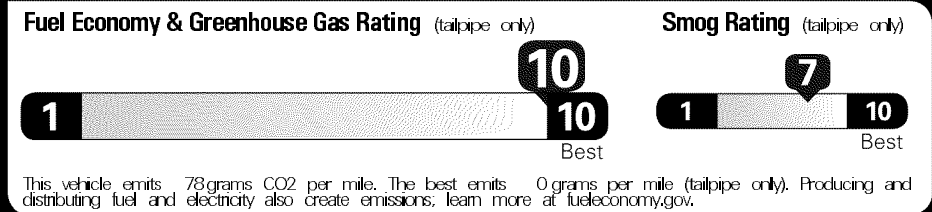

1. **EXTERIOR**
2. Quad-LED Headlights w/Auto On/Off
   - Heated Power Outside Mirrors

1. **INTERIOR**
2. Smart-Flow Climate Control System
   - 11.6" HD Multimedia Display Premium Audio w/NAV, Entune App Suite, Backup Camera, 6 Speakrs,Bluetooth
   - 4.2" Color Dual Multi-Info Display
   - SofTex-Trimmed Heated Fr Seats, 60/40 Split Fold-Down Rear Seats w/Center Console
   - 3 Door Smart Key Sys
   - Push Button Start w/Remote Illum. Entry
   - Qi-compatible wireless smartphone charge
   - Power Locks & Auto Up/Down Power Windows
   - Lightweight Cargo Area Tonneau Cover
   - Tire Repair Kit
   - ***Full Tank of Gas***

MANUFACTURER'S SUGGESTED RETAIL PRICE $29,000.00

1. **OPTIONAL EQUIPMENT**
2. FE 50 State Emissions
   - PC Special Color 395.00
   - CF Carpet Floor Mats/Cargo Mat 224.00
   - D5. Door Edge Guards 125.00
   - DK. Preferred Owner's Portfolio

Not Original - Copy

Created on 2018-10-31 05:23:04 (UTC)

EPA DOT Fuel Economy and Environment

Fuel Economy Midsize Cars range from 14 to 136MPGe. The best vehicle rates 136MPGe.

Electricity + Gasoline
Charge Time: 2.0 hours (240V)

Gasoline Only

You save $3,750
in fuel costs over 5 years compared to the average new vehicle.

Annual fuel cost $600

Actual results will vary for many reasons, including driving conditions and how you drive and maintain your vehicle. The average new vehicle gets 27 MPG and costs $6,750 to fuel over 5 years. Cost estimates are based on 15,000 miles per year at $2.40 per gallon and $0.13 per kW-hr. MPGe is miles per gasoline gallon equivalent. Vehicle emissions are a significant cause of climate change and smog.

fueleconomy.gov
Calculate personalized estimates and compare vehicles

TOTAL $30,664.00

Delivered by Truck to: 04344
VENTURA TOYOTA
6360 AUTO CENTER DR
VENTURA CA93003