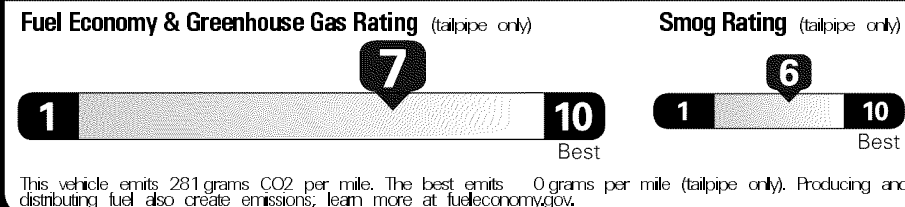

EXTERIOR
- Bi-LED Headlights
- LED Daytime Running Lights In Headlight
- Color-Keyed Heated Power Outside Mirrors

INTERIOR
- Premium Fabric-Trimmed 6-Way Adj Dr Seat 4-Way Adj Fr Pass Seat w/Seatback Pocket
- Entune Audio w/6.1-in Touch-screen incl Entune Multimedia Bundle (AUX/USB/BT/Adv Voice Recognition), Siri Eyes Free
- 3.5-in Monochrome TFT Multi-Info Display
- Integrated Backup Camera w/Projected Pth
- Steering Wheel w/ Audio & Bluetooth Hands-Free Phone Voice Command Controls
- Auto Climate Control w/ Pollen Filter and Push Button Controls
- Remote Keyless Entry System
- Power Door Locks and Windows

MANUFACTURER'S SUGGESTED RETAIL PRICE **$18,935.00**

OPTIONAL EQUIPMENT
FE 50 State Emissions
H5 Licensee Risk Program
Includes Fleet Admin Fee
H8 Fleet Credit
XX Drop Ship Indicator

Original - Copy
Created on 2017-02-04 09:33:24 (UTC)

EPA DOT Fuel Economy and Environment

Gasoline Vehicle

Fuel Economy
32 MPG
Midsize Cars range from 13 to 136 MPG. The best vehicle rates 119 MPGe.
28 36
combined city/hwy city highway
3.1 gallons per 100 miles

You save $1,250
in fuel costs over 5 years compared to the average new vehicle.

Annual fuel Cost
$1,150

Actual results will vary for many reasons, including driving conditions and how you drive and maintain your vehicle. The average new vehicle gets 26 MPG and costs $7,000 to fuel over 5 years. Cost estimates are based on 15,000 miles per year at $2.45 per gallon. MPGe is miles per gasoline gallon equivalent. Vehicle emissions are a significant cause of climate change and smog.

fueleconomy.gov
Calculate personalized estimates and compare vehicles

DELIVERY, PROCESSING AND HANDLING FEE 885.00

TOTAL $19,820.00

The New Vehicle Limited Warranty provides 3-year/36,000 mile basic coverage, 5-year/60,000 mile powertrain coverage, plus 5-year/unlimited mile corrosion perforation coverage. See Warranty and Maintenance Guide for details. An extended service contract may be available for the vehicle. Ask dealer for details. Manufacturer's suggested retail price includes manufacturer's recommended pre-delivery service. Gasoline, license and title fees, applicable federal, state and local taxes and dealer and distributor installed options and accessories are not included in the manufacturer's suggested retail price.

ToyotaCare, which covers normal factory scheduled maintenance for two years or 25,000 miles, whichever occurs first, is included as part of the sales price of the vehicle for qualifying buyers. See participating dealer for eligibility and coverage details.

Dealer Name / Address: 04679
TOYOTA OF FAIRFIELD/
FAIRFIELD IMPORTS, LLC
2575 AUTOMALL PKWY
FAIRFIELD CA94533
Delivered by Truck to: 04019
FOX RENT A CAR
5500 W. CENTURY BLVD.
LOS ANGELES CA90045