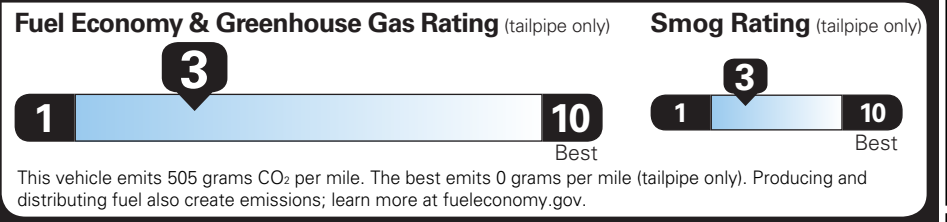

TOTAL OPTIONS	- \$3,200.00
TOTAL VEHICLE & OPTIONS	\$44,800.00
DESTINATION CHARGE	1,295.00

TOTAL VEHICLE PRICE* \$46,095.00

EPA DOT Fuel Economy and Environment

Gasoline Vehicle

You spend \$3,750 more in fuel costs over 5 years compared to the average new vehicle.

Standard SUVs range from 13 to 93 MPG. The best vehicle rates 136 MPGe.

Annual fuel COST \$2,250

Actual results will vary for many reasons, including driving conditions and how you drive and maintain your vehicle. The average new vehicle gets 27 MPG and costs \$7,500 to fuel over 5 years. Cost estimates are based on 15,000 miles per year at \$2.70 per gallon. MPGe is miles per gasoline gallon equivalent. Vehicle emissions are a significant cause of climate change and smog.