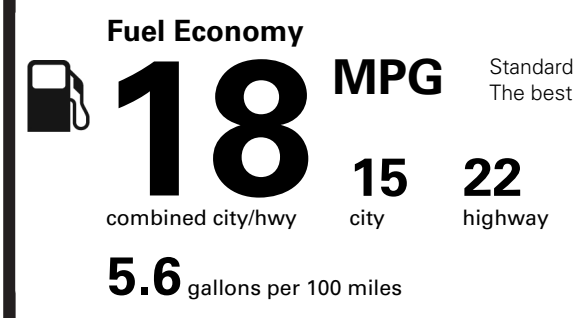

TOTAL OPTIONS	- \$3,200.00
TOTAL VEHICLE & OPTIONS	\$44,800.00
DESTINATION CHARGE	1,295.00

TOTAL VEHICLE PRICE* \$46,095.00

EPA DOT Fuel Economy and Environment

Gasoline Vehicle

You spend \$3,750 more in fuel costs over 5 years compared to the average new vehicle.

Standard SUVs range from 13 to 93 MPG. The best vehicle rates 136 MPGe.

Annual fuel COST \$2,250

Actual results will vary for many reasons, including driving conditions and how you drive and maintain your vehicle. The average new vehicle gets 27 MPG and costs \$7,500 to fuel over 5 years. Cost estimates are based on 15,000 miles per year at \$2.70 per gallon. MPGe is miles per gasoline gallon equivalent. Vehicle emissions are a significant cause of climate change and smog.